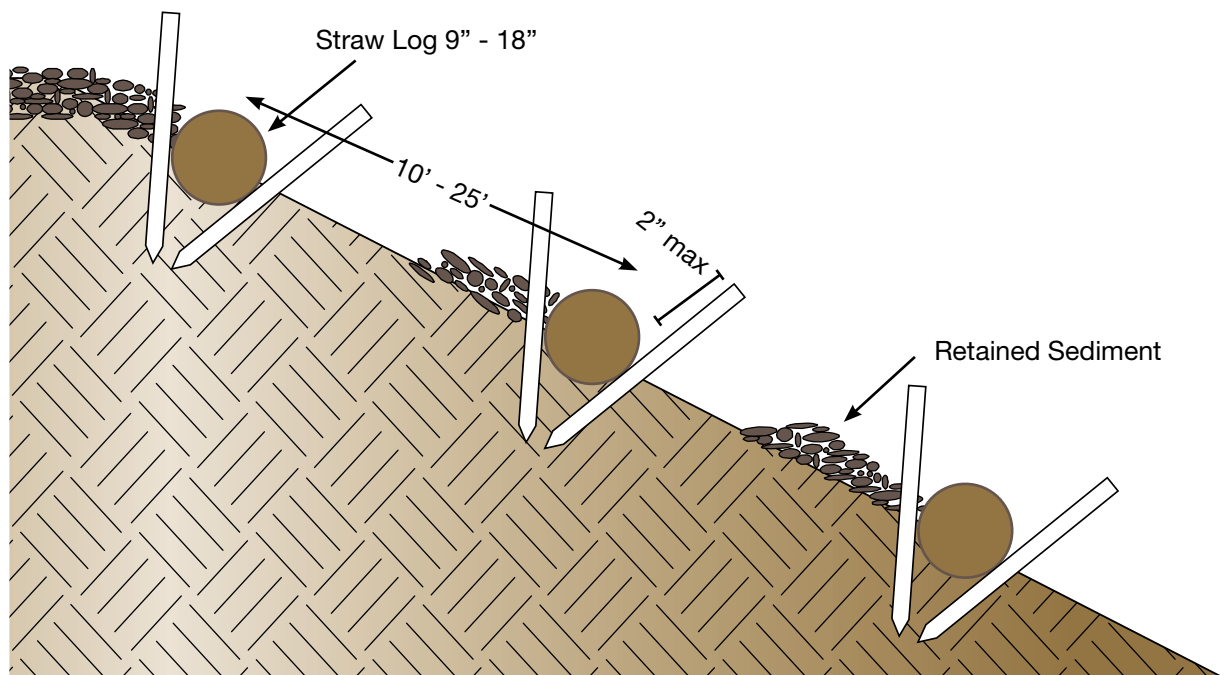

EROSION CONTROL LOG

Space stakes 3' - 4' across

Manufactured by: Industrial Fabrics – 510 O’Neal Lane – Baton Rouge, LA 70819
225-273 9600 Phone • 225-273 0440 Fax
www.greensolutions.us

SELLER MAKES NO WARRANTY, EXPRESS OR IMPLIED, CONCERNING THE PRODUCT FURNISHED HEREUNDER OTHER THAN AT THE TIME OF DELIVERY IT SHALL BE OF THE QUALITY AND SPECIFICATION STATED HEREIN. ANY IMPLIED WARRANTY OF FITNESS FOR A PARTICULAR PURPOSE IS EXPRESSLY EXCLUDED, AND, TO THE EXTENT THAT IT IS CONTRARY TO THE FOREGOING SENTENCE, ANY IMPLIED WARRANTY OF MERCHANTABILITY IS EXPRESSLY EXCLUDED. ANY RECOMMENDATIONS MADE BY SELLER CONCERNING THE USES OR APPLICATIONS OF SAID PRODUCT ARE BELIEVED RELIABLE AND SELLER MAKES NO WARRANTY OF RESULTS TO BE OBTAINED. IF THE PRODUCT DOES NOT MEET IFI CURRENT PUBLISHED SPECIFICATIONS AND THE CUSTOMER GIVES NOTICE TO IFI BEFORE INSTALLING THE PRODUCT, THEN IFI INC. WILL REPLACE THE PRODUCT WITHOUT CHARGE OR REFUND THE PURCHASE PRICE.