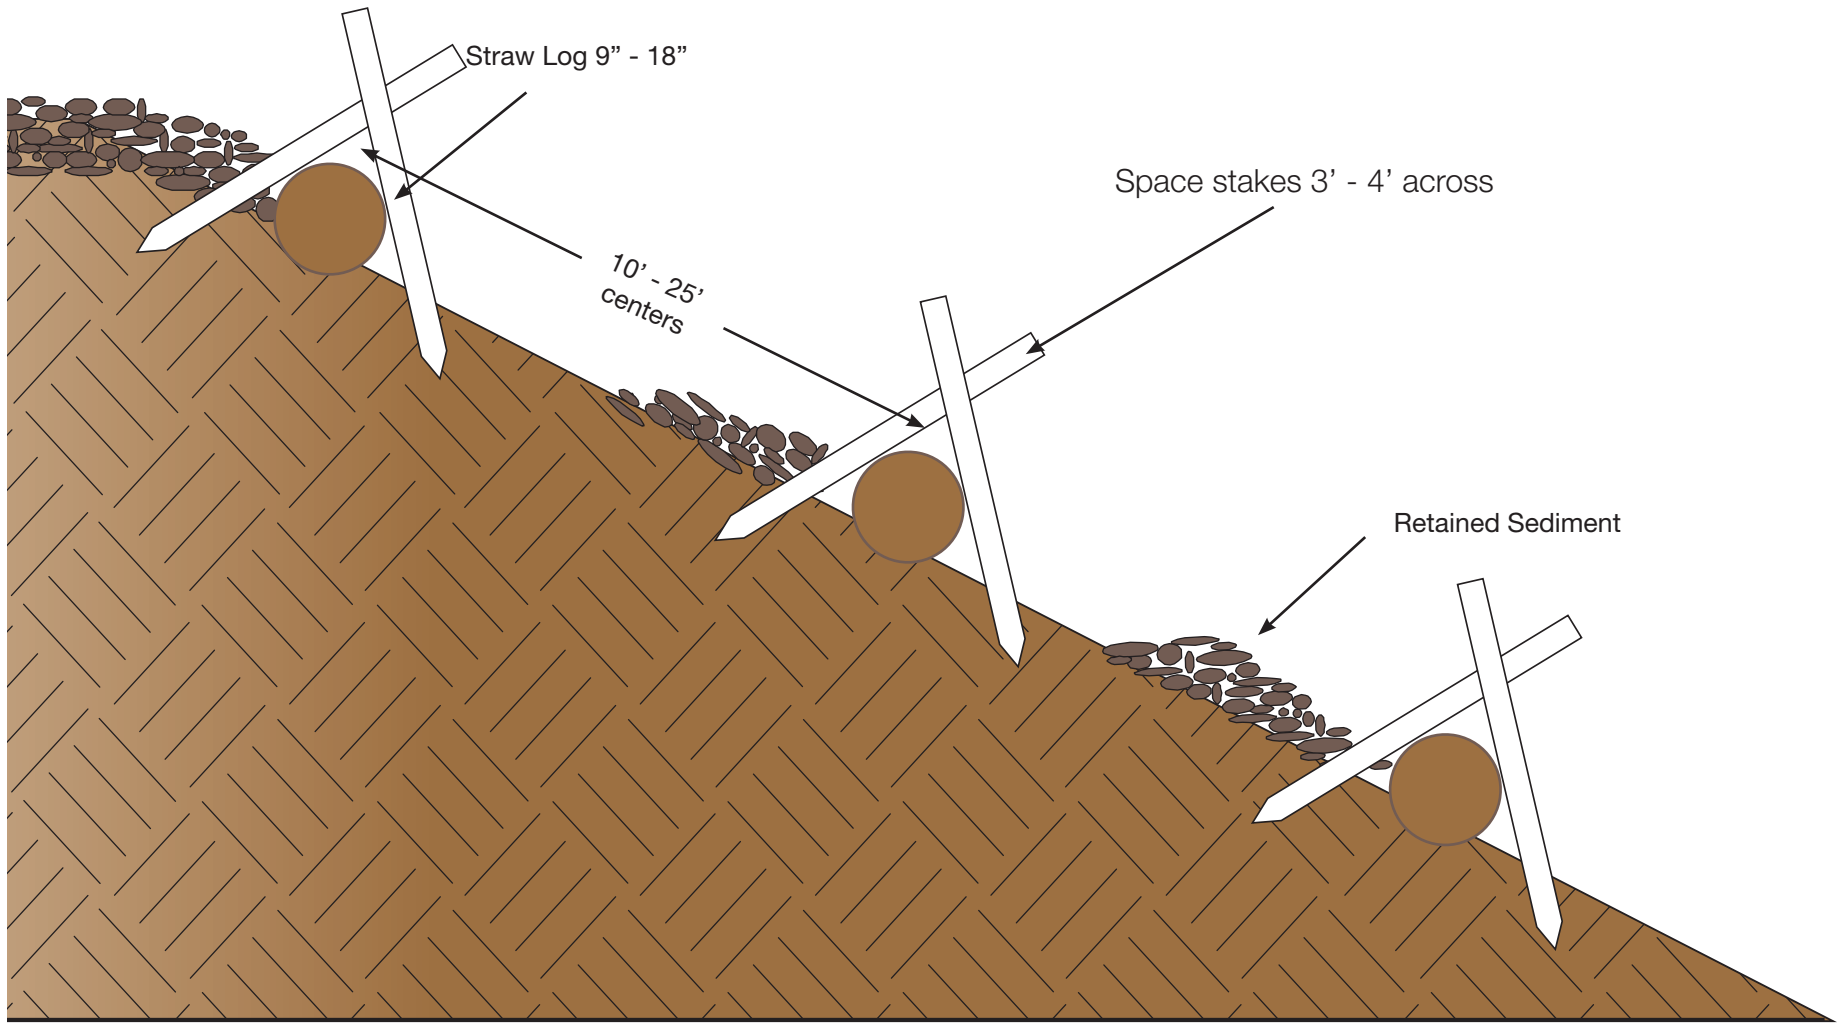

Space stakes 3' - 4' across

**EROSION CONTROL LOG
DRAWING 1**

MANUFACTURED BY: INDUSTRIAL FABRICS, INC.
510 O' NEAL LANE • BATON ROUGE, LA 70819
800-848-4500 • WWW.GREENSOLUTIONS.US

Space stakes 3' - 4' across

**EROSION CONTROL LOG
DRAWING 2**

MANUFACTURED BY: INDUSTRIAL FABRICS, INC.
 510 O' NEAL LANE • BATON ROUGE, LA 70819
 800-848-4500 • WWW.GREENSOLUTIONS.US