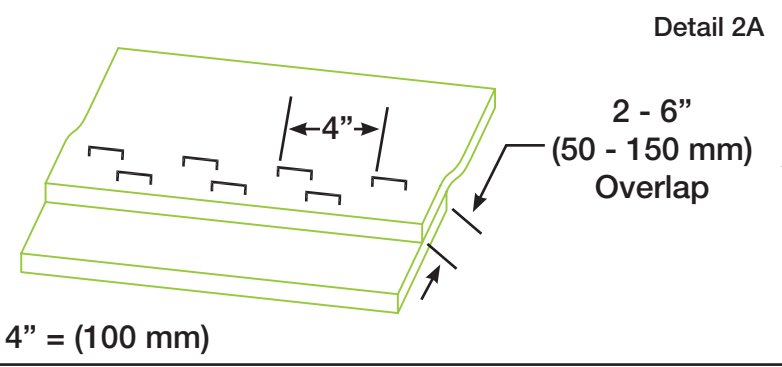

**GS 50 TRM  
DRAWING 1**

**GREEN SOLUTIONS™**  
QUALITY EROSION CONTROL BLANKETS

MANUFACTURED BY: INDUSTRIAL FABRICS, INC.  
510 O' NEAL LANE • BATON ROUGE, LA 70819  
800-848-4500 • WWW.GREENSOLUTIONS.US

**Detail 2B**  
"Overlap"

**GS 50 TRM  
DRAWING 2**

**GREEN SOLUTIONS™**  
QUALITY EROSION CONTROL BLANKETS

MANUFACTURED BY: INDUSTRIAL FABRICS, INC.  
510 O' NEAL LANE • BATON ROUGE, LA 70819  
800-848-4500 • WWW.GREENSOLUTIONS.US