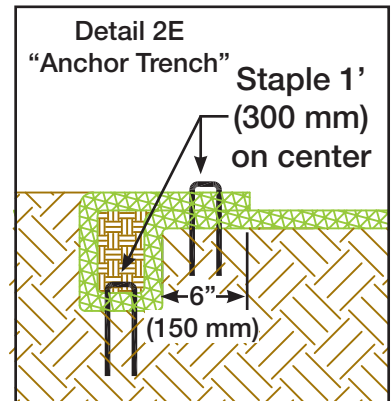

**GS 50 TRM
DRAWING 1**

 **GREENSOLUTIONS™**
QUALITY EROSION CONTROL BLANKETS

MANUFACTURED BY: INDUSTRIAL FABRICS, INC.
510 O' NEAL LANE • BATON ROUGE, LA 70819
800-848-4500 • WWW.GREENSOLUTIONS.US

Detail 2B
"Overlap"