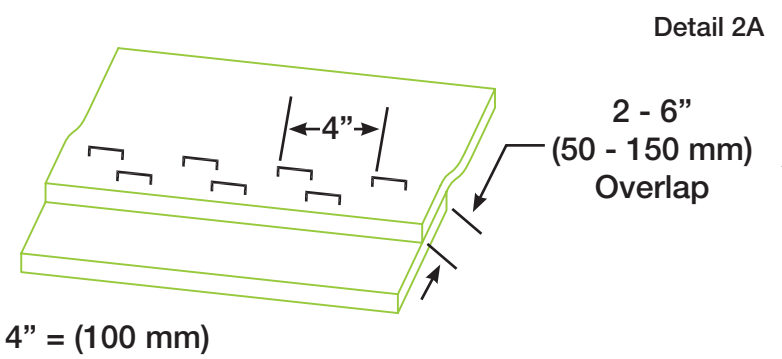

**GS 50 TRM
DRAWING 1**

 **GREENSOLUTIONS™**
QUALITY EROSION CONTROL BLANKETS

MANUFACTURED BY: INDUSTRIAL FABRICS, INC.
510 O' NEAL LANE • BATON ROUGE, LA 70819
800-848-4500 • WWW.GREENSOLUTIONS.US

Detail 2B
"Overlap"

**GS 50 TRM
DRAWING 2**

GREENSOLUTIONS™
QUALITY EROSION CONTROL BLANKETS

MANUFACTURED BY: INDUSTRIAL FABRICS, INC.
510 O' NEAL LANE • BATON ROUGE, LA 70819
800-848-4500 • WWW.GREENSOLUTIONS.US