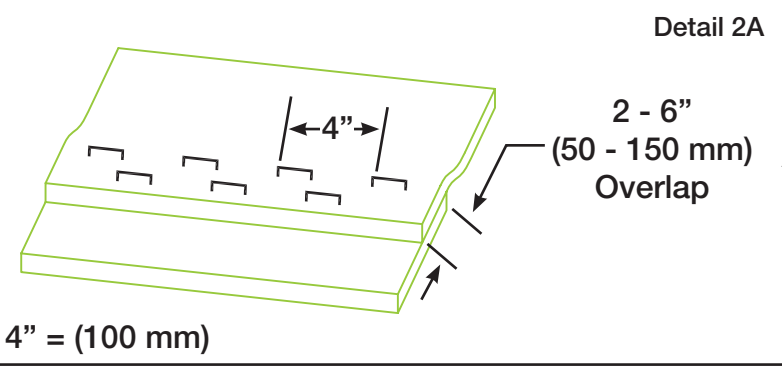

**GS 50 TRM  
DRAWING 1**

 **GREENSOLUTIONS™**  
QUALITY EROSION CONTROL BLANKETS

MANUFACTURED BY: INDUSTRIAL FABRICS, INC.  
510 O' NEAL LANE • BATON ROUGE, LA 70819  
800-848-4500 • WWW.GREENSOLUTIONS.US