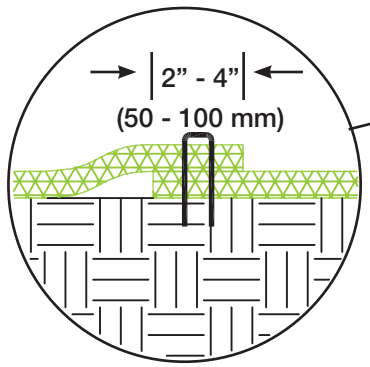

**GS 50 TRM
DRAWING 1**

 **GREENSOLUTIONS™**
QUALITY EROSION CONTROL BLANKETS

MANUFACTURED BY: INDUSTRIAL FABRICS, INC.
510 O' NEAL LANE • BATON ROUGE, LA 70819
800-848-4500 • WWW.GREENSOLUTIONS.US

Detail 2B
"Overlap"

**GS 50 TRM
DRAWING 2**

GREENSOLUTIONS™
QUALITY EROSION CONTROL BLANKETS

MANUFACTURED BY: INDUSTRIAL FABRICS, INC.
510 O' NEAL LANE • BATON ROUGE, LA 70819
800-848-4500 • WWW.GREENSOLUTIONS.US