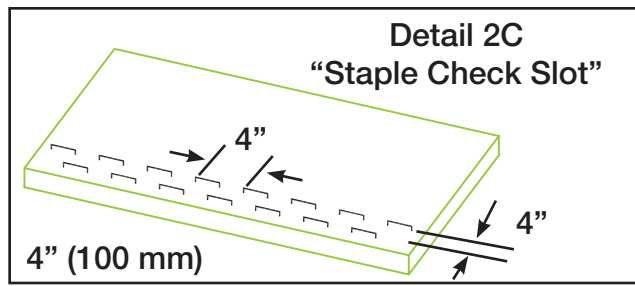

**GS 50 TRM
DRAWING 2**

GREEN SOLUTIONS™
QUALITY EROSION CONTROL BLANKETS

MANUFACTURED BY: INDUSTRIAL FABRICS, INC.
510 O' NEAL LANE • BATON ROUGE, LA 70819
800-848-4500 • WWW.GREENSOLUTIONS.US