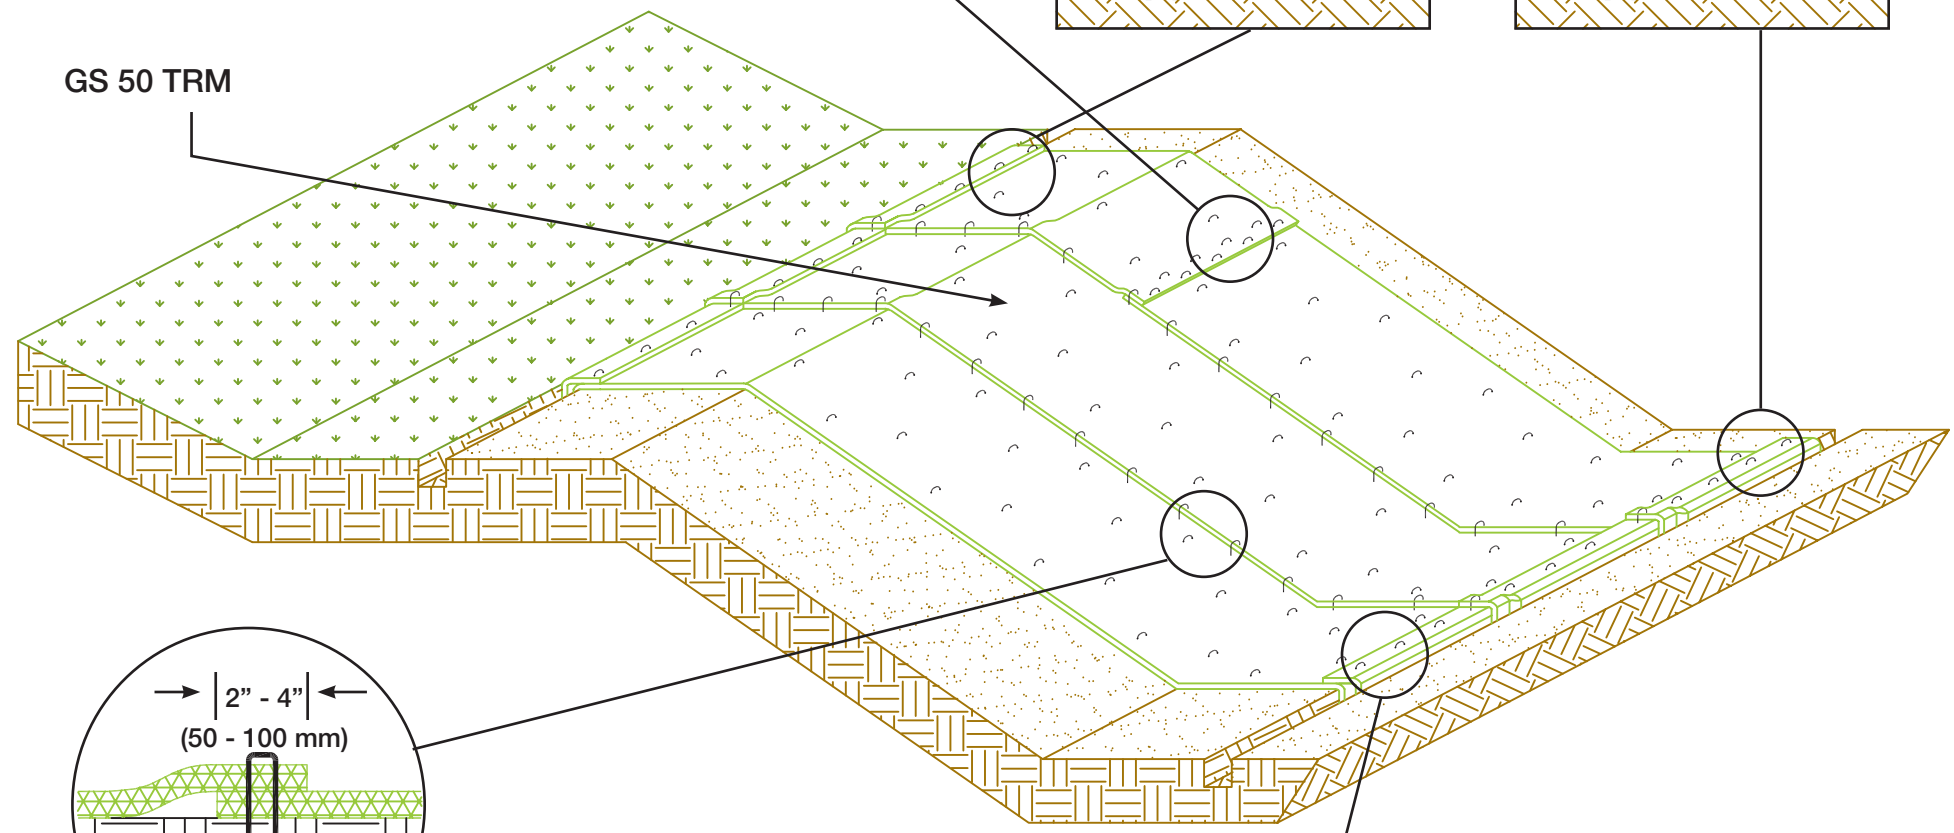

**GS 50 TRM  
DRAWING 1**

 **GREENSOLUTIONS™**  
QUALITY EROSION CONTROL BLANKETS

MANUFACTURED BY: INDUSTRIAL FABRICS, INC.  
510 O' NEAL LANE • BATON ROUGE, LA 70819  
800-848-4500 • WWW.GREENSOLUTIONS.US

**GS 50 TRM  
DRAWING 2**

**GREENSOLUTIONS™**  
QUALITY EROSION CONTROL BLANKETS

MANUFACTURED BY: INDUSTRIAL FABRICS, INC.  
510 O' NEAL LANE • BATON ROUGE, LA 70819  
800-848-4500 • WWW.GREENSOLUTIONS.US