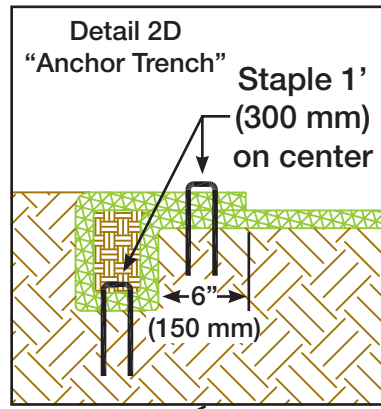

**GS 50 TRM  
DRAWING 1**

 **GREENSOLUTIONS™**  
QUALITY EROSION CONTROL BLANKETS

MANUFACTURED BY: INDUSTRIAL FABRICS, INC.  
510 O' NEAL LANE • BATON ROUGE, LA 70819  
800-848-4500 • WWW.GREENSOLUTIONS.US