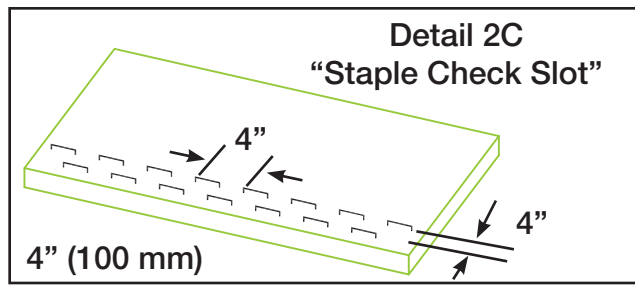

**GS 50 TRM  
DRAWING 1**

 **GREENSOLUTIONS™**  
QUALITY EROSION CONTROL BLANKETS

MANUFACTURED BY: INDUSTRIAL FABRICS, INC.  
510 O' NEAL LANE • BATON ROUGE, LA 70819  
800-848-4500 • WWW.GREENSOLUTIONS.US