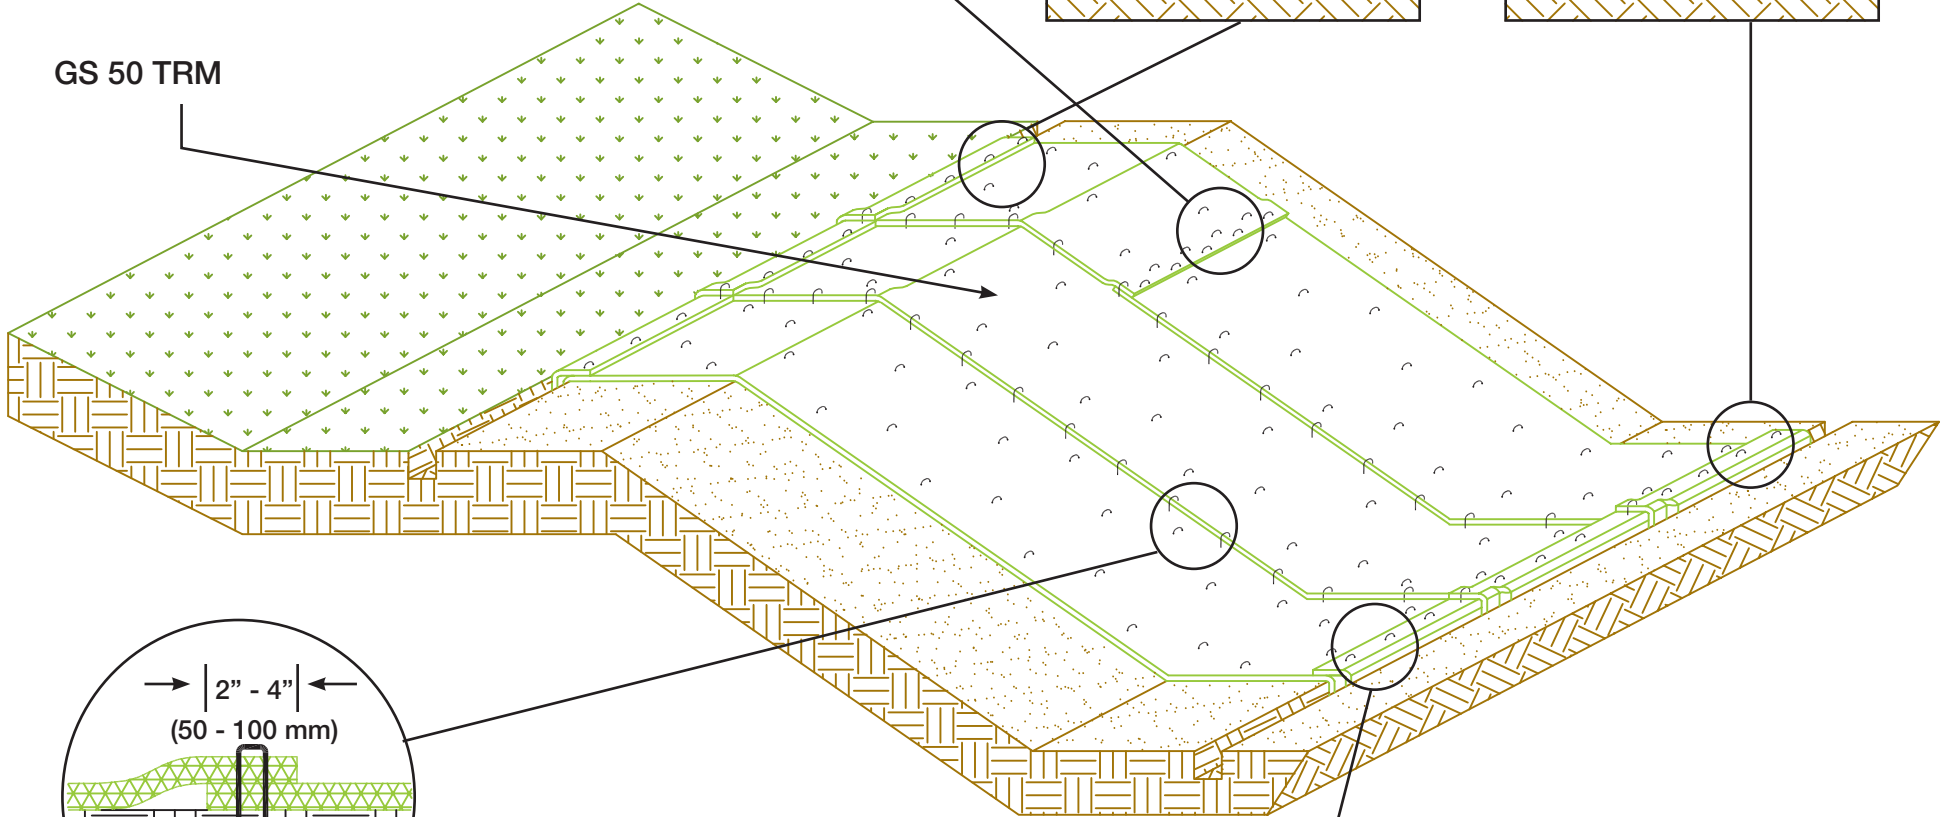

**GS 50 TRM
DRAWING 1**

 **GREENSOLUTIONS™**
QUALITY EROSION CONTROL BLANKETS

MANUFACTURED BY: INDUSTRIAL FABRICS, INC.
510 O' NEAL LANE • BATON ROUGE, LA 70819
800-848-4500 • WWW.GREENSOLUTIONS.US

Detail 2B
"Overlap"

**GS 50 TRM
DRAWING 2**

GREENSOLUTIONS™
QUALITY EROSION CONTROL BLANKETS

MANUFACTURED BY: INDUSTRIAL FABRICS, INC.
510 O' NEAL LANE • BATON ROUGE, LA 70819
800-848-4500 • WWW.GREENSOLUTIONS.US