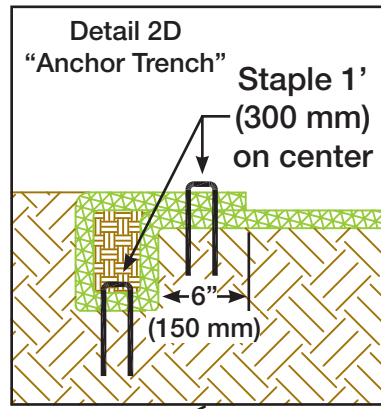

**GS 50 TRM  
DRAWING 1**

**GREEN SOLUTIONS™**  
QUALITY EROSION CONTROL BLANKETS

MANUFACTURED BY: INDUSTRIAL FABRICS, INC.  
510 O' NEAL LANE • BATON ROUGE, LA 70819  
800-848-4500 • WWW.GREENSOLUTIONS.US

**Detail 2B**  
"Overlap"

**GS 50 TRM  
DRAWING 2**

**GREEN SOLUTIONS™**  
QUALITY EROSION CONTROL BLANKETS

MANUFACTURED BY: INDUSTRIAL FABRICS, INC.  
510 O' NEAL LANE • BATON ROUGE, LA 70819  
800-848-4500 • WWW.GREENSOLUTIONS.US