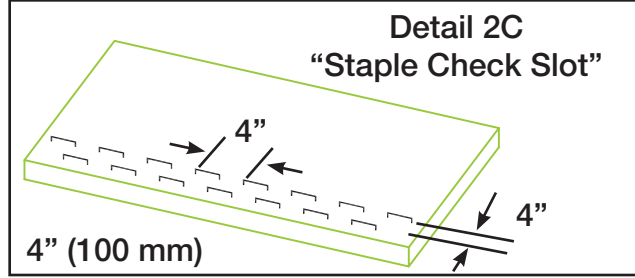

**GS 50 TRM
DRAWING 1**

 **GREENSOLUTIONS™**
QUALITY EROSION CONTROL BLANKETS

MANUFACTURED BY: INDUSTRIAL FABRICS, INC.
510 O' NEAL LANE • BATON ROUGE, LA 70819
800-848-4500 • WWW.GREENSOLUTIONS.US

Detail 2B
"Overlap"