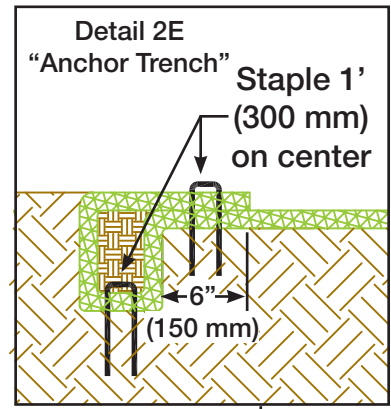

**GS 50 TRM  
DRAWING 1**

 **GREENSOLUTIONS™**  
QUALITY EROSION CONTROL BLANKETS

MANUFACTURED BY: INDUSTRIAL FABRICS, INC.  
510 O' NEAL LANE • BATON ROUGE, LA 70819  
800-848-4500 • WWW.GREENSOLUTIONS.US

**GS 50 TRM  
DRAWING 2**

**GREENSOLUTIONS™**  
QUALITY EROSION CONTROL BLANKETS

MANUFACTURED BY: INDUSTRIAL FABRICS, INC.  
510 O' NEAL LANE • BATON ROUGE, LA 70819  
800-848-4500 • WWW.GREENSOLUTIONS.US