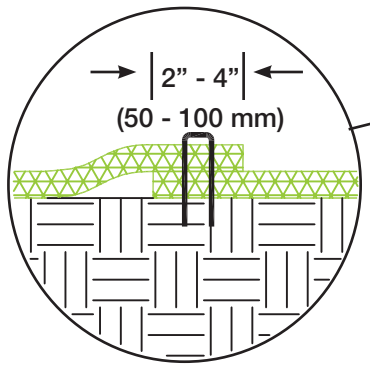

**GS 50 TRM  
DRAWING 1**

 **GREENSOLUTIONS™**  
QUALITY EROSION CONTROL BLANKETS

MANUFACTURED BY: INDUSTRIAL FABRICS, INC.  
510 O' NEAL LANE • BATON ROUGE, LA 70819  
800-848-4500 • WWW.GREENSOLUTIONS.US

**GS 50 TRM  
DRAWING 2**

**GREENSOLUTIONS™**  
QUALITY EROSION CONTROL BLANKETS

MANUFACTURED BY: INDUSTRIAL FABRICS, INC.  
510 O' NEAL LANE • BATON ROUGE, LA 70819  
800-848-4500 • WWW.GREENSOLUTIONS.US