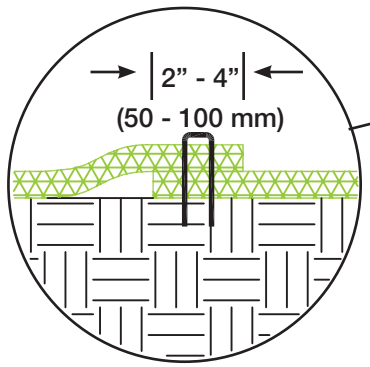

**GS 50 TRM  
DRAWING 1**

**GREEN SOLUTIONS™**  
QUALITY EROSION CONTROL BLANKETS

MANUFACTURED BY: INDUSTRIAL FABRICS, INC.  
510 O' NEAL LANE • BATON ROUGE, LA 70819  
800-848-4500 • WWW.GREENSOLUTIONS.US

**Detail 2B**  
"Overlap"

**GS 50 TRM  
DRAWING 2**

**GREEN SOLUTIONS™**  
QUALITY EROSION CONTROL BLANKETS

MANUFACTURED BY: INDUSTRIAL FABRICS, INC.  
510 O' NEAL LANE • BATON ROUGE, LA 70819  
800-848-4500 • WWW.GREENSOLUTIONS.US