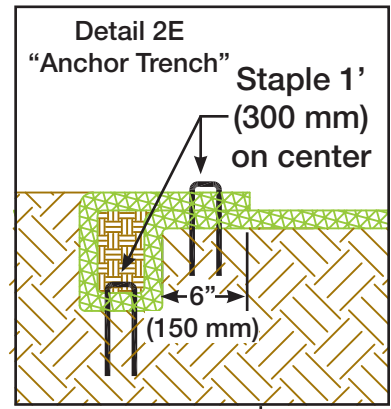

**GS 50 TRM  
DRAWING 1**

**GREEN SOLUTIONS™**  
QUALITY EROSION CONTROL BLANKETS

MANUFACTURED BY: INDUSTRIAL FABRICS, INC.  
510 O' NEAL LANE • BATON ROUGE, LA 70819  
800-848-4500 • WWW.GREENSOLUTIONS.US

**Detail 2B**  
"Overlap"

**GS 50 TRM  
DRAWING 2**

**GREEN SOLUTIONS™**  
QUALITY EROSION CONTROL BLANKETS

MANUFACTURED BY: INDUSTRIAL FABRICS, INC.  
510 O' NEAL LANE • BATON ROUGE, LA 70819  
800-848-4500 • WWW.GREENSOLUTIONS.US