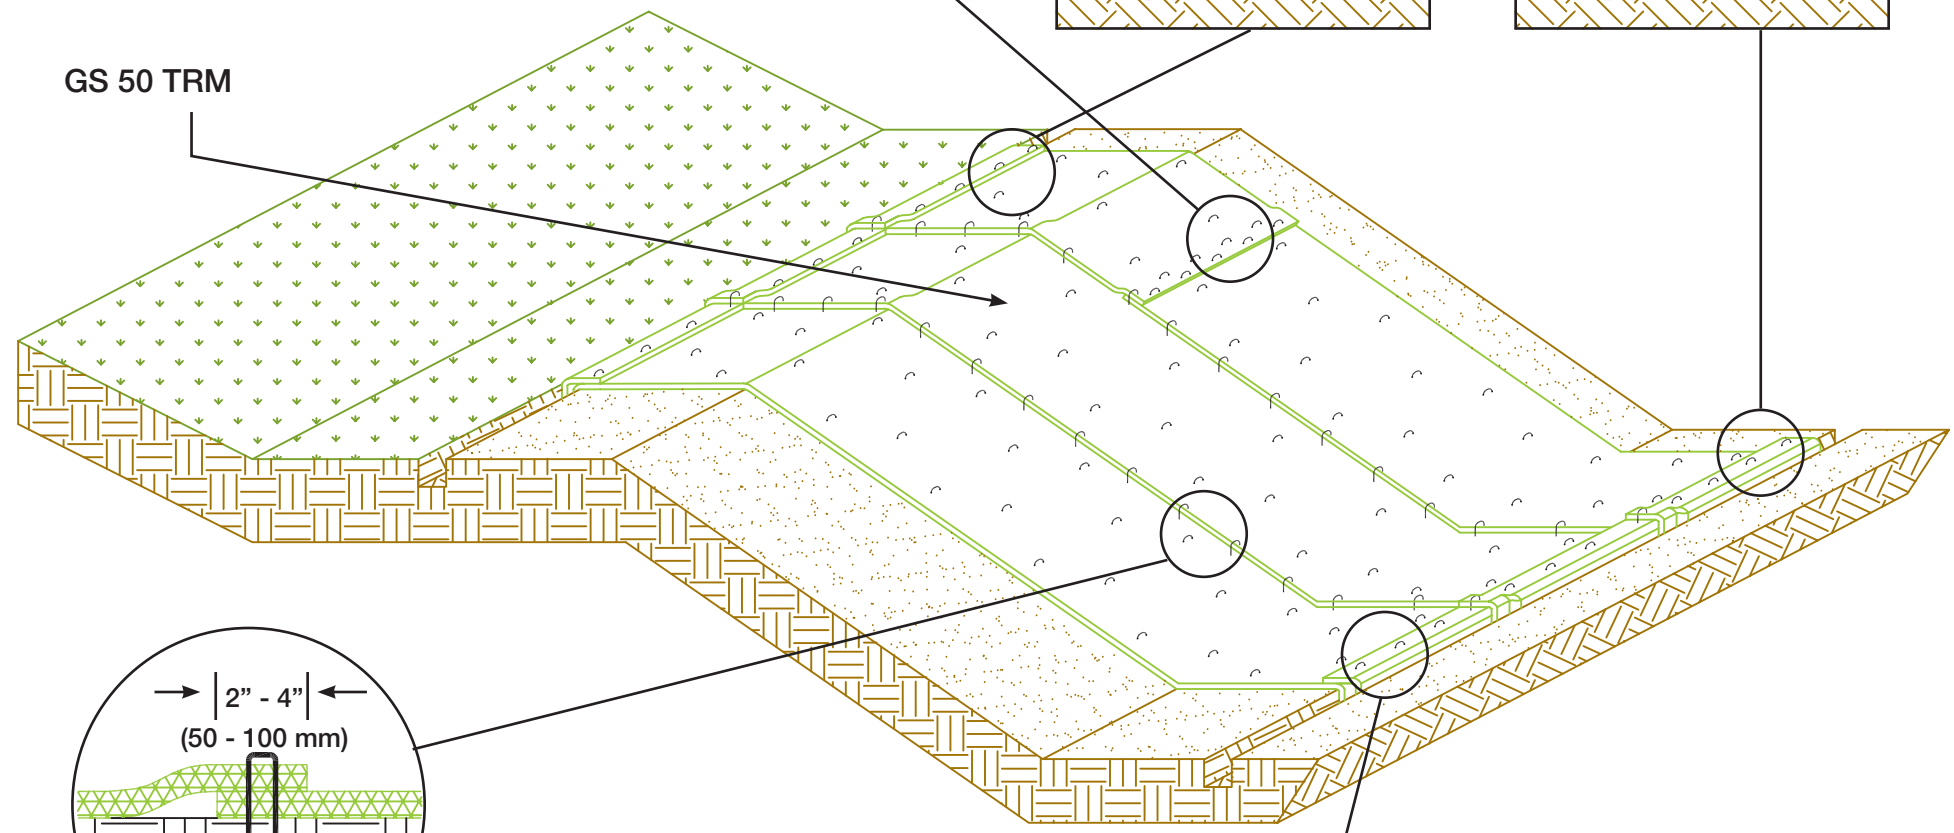

**GS 50 TRM  
DRAWING 1**

**GREEN SOLUTIONS™**  
QUALITY EROSION CONTROL BLANKETS

MANUFACTURED BY: INDUSTRIAL FABRICS, INC.  
510 O' NEAL LANE • BATON ROUGE, LA 70819  
800-848-4500 • WWW.GREENSOLUTIONS.US

**Detail 2B**  
"Overlap"

**GS 50 TRM  
DRAWING 2**

**GREEN SOLUTIONS™**  
QUALITY EROSION CONTROL BLANKETS

MANUFACTURED BY: INDUSTRIAL FABRICS, INC.  
510 O' NEAL LANE • BATON ROUGE, LA 70819  
800-848-4500 • WWW.GREENSOLUTIONS.US