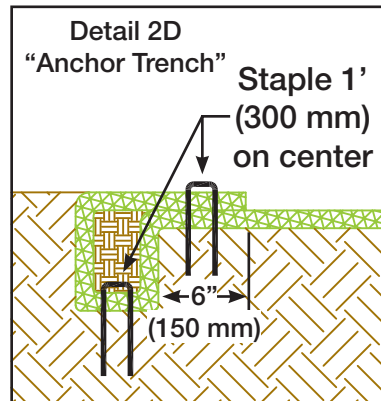

**GS 50 TRM
DRAWING 1**

 **GREENSOLUTIONS™**
QUALITY EROSION CONTROL BLANKETS

MANUFACTURED BY: INDUSTRIAL FABRICS, INC.
510 O' NEAL LANE • BATON ROUGE, LA 70819
800-848-4500 • WWW.GREENSOLUTIONS.US

Detail 2B
"Overlap"