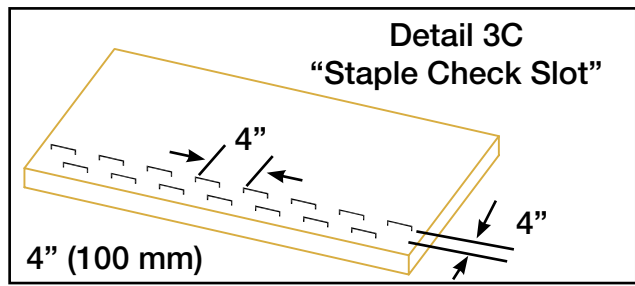

**DSC 2 SLOPE INSTALLATION  
DRAWING 1**

MANUFACTURED BY: INDUSTRIAL FABRICS, INC.  
510 O' NEAL LANE • BATON ROUGE, LA 70819  
800-848-4500 • WWW.GREENSOLUTIONS.US

**Sraw / Coconut Blanket (DSC 2)**

**Detail 3B**  
"Overlap"