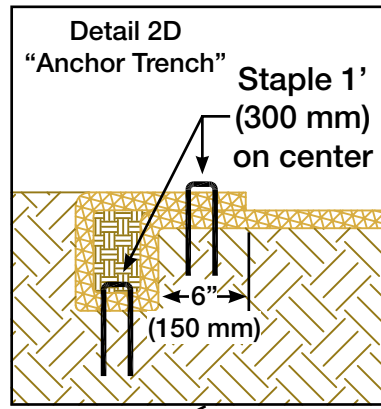

**DSC 2 SLOPE INSTALLATION  
DRAWING 1**

MANUFACTURED BY: INDUSTRIAL FABRICS, INC.  
510 O' NEAL LANE • BATON ROUGE, LA 70819  
800-848-4500 • WWW.GREENSOLUTIONS.US

**Sraw / Coconut Blanket (DSC 2)**

**Detail 3B**  
"Overlap"

**DSC 2 SLOPE INSTALLATION  
DRAWING 2**

MANUFACTURED BY: INDUSTRIAL FABRICS, INC.  
510 O' NEAL LANE • BATON ROUGE, LA 70819  
800-848-4500 • WWW.GREENSOLUTIONS.US