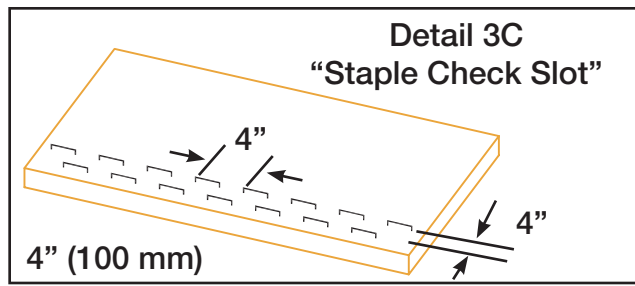

**DSC 2 SLOPE INSTALLATION
DRAWING 1**

MANUFACTURED BY: INDUSTRIAL FABRICS, INC.
510 O' NEAL LANE • BATON ROUGE, LA 70819
800-848-4500 • WWW.GREENSOLUTIONS.US

Straw / Coconut Blanket (DSC 2)

Detail 3B
"Overlap"