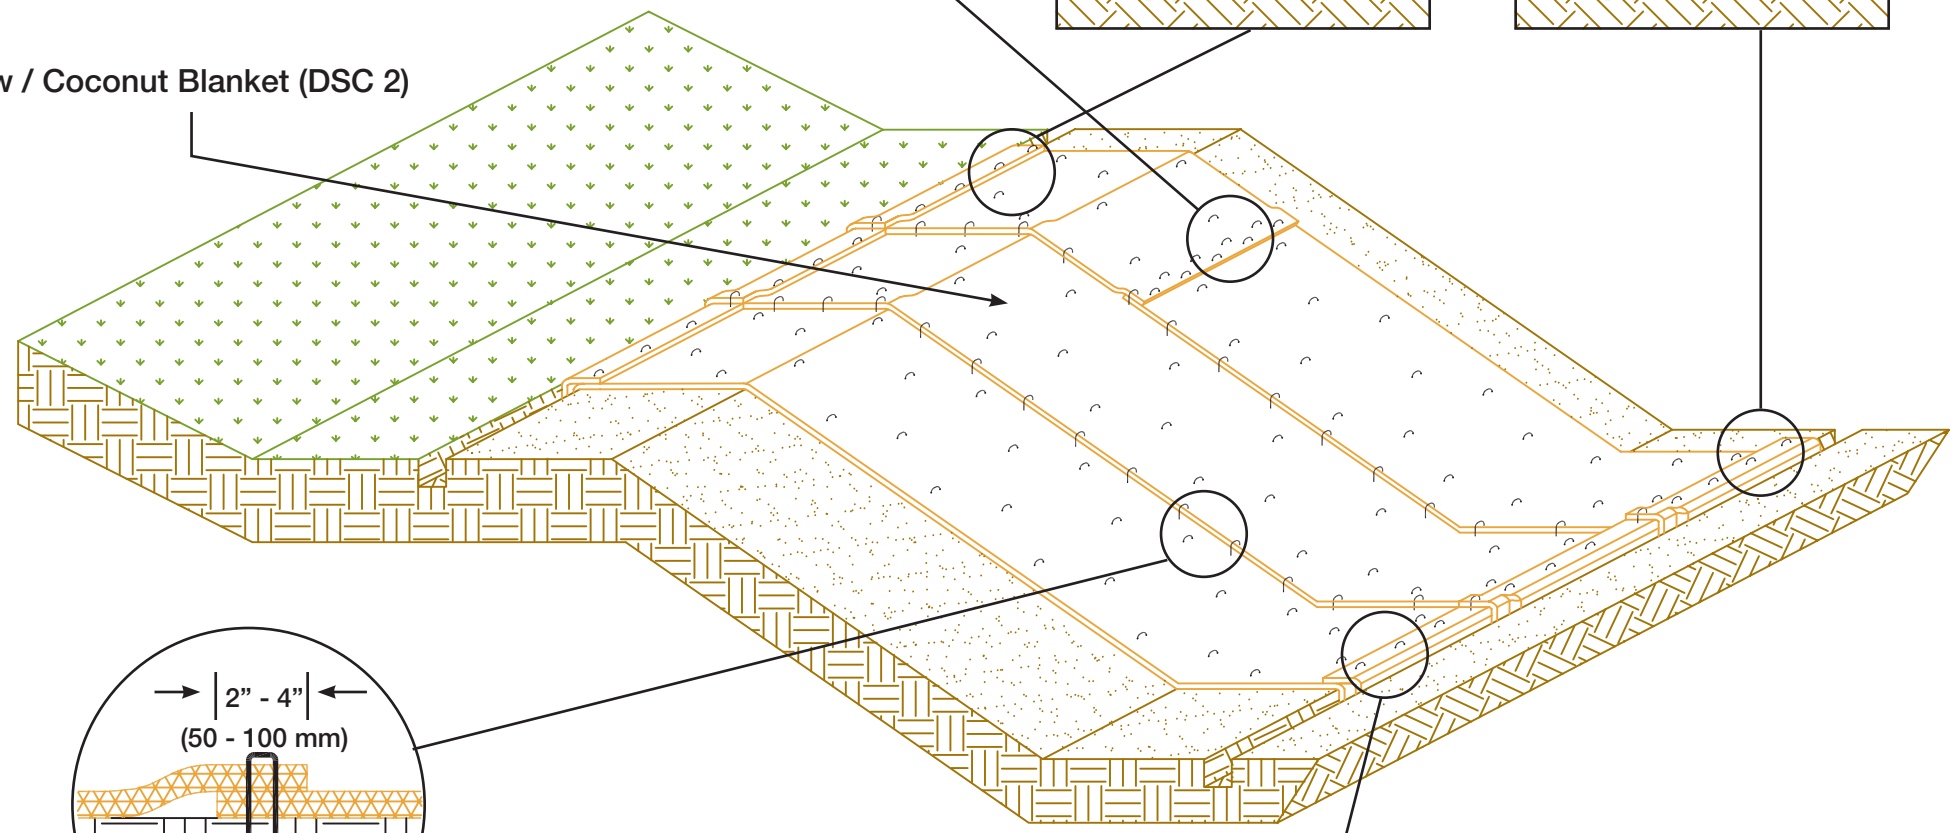

**DSC 2 SLOPE INSTALLATION
DRAWING 1**

MANUFACTURED BY: INDUSTRIAL FABRICS, INC.
510 O' NEAL LANE • BATON ROUGE, LA 70819
800-848-4500 • WWW.GREENSOLUTIONS.US

Straw / Coconut Blanket (DSC 2)

Detail 3B
"Overlap"

**DSC 2 SLOPE INSTALLATION
DRAWING 2**

MANUFACTURED BY: INDUSTRIAL FABRICS, INC.
510 O' NEAL LANE • BATON ROUGE, LA 70819
800-848-4500 • WWW.GREENSOLUTIONS.US