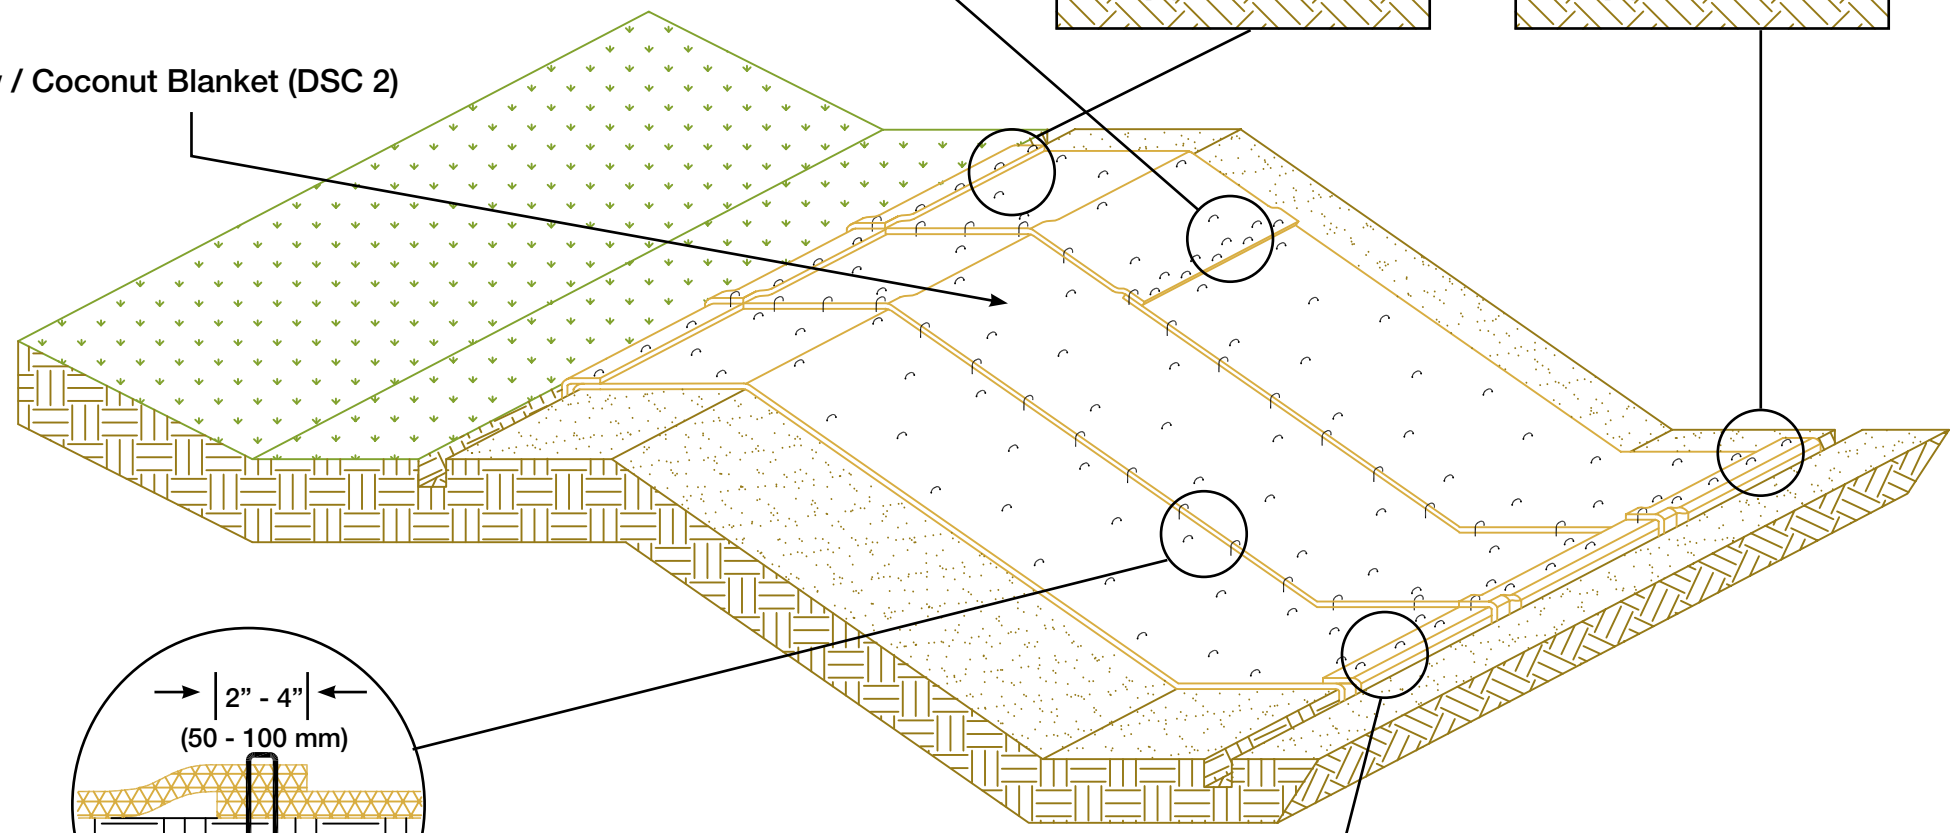

**DSC 2 SLOPE INSTALLATION  
DRAWING 1**

MANUFACTURED BY: INDUSTRIAL FABRICS, INC.  
510 O' NEAL LANE • BATON ROUGE, LA 70819  
800-848-4500 • WWW.GREENSOLUTIONS.US

**Sraw / Coconut Blanket (DSC 2)**

**Detail 3B**  
"Overlap"

**DSC 2 SLOPE INSTALLATION  
DRAWING 2**

MANUFACTURED BY: INDUSTRIAL FABRICS, INC.  
510 O' NEAL LANE • BATON ROUGE, LA 70819  
800-848-4500 • WWW.GREENSOLUTIONS.US