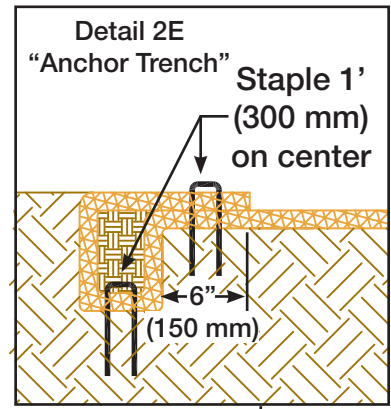

**DSC 2 SLOPE INSTALLATION
DRAWING 1**

MANUFACTURED BY: INDUSTRIAL FABRICS, INC.
510 O' NEAL LANE • BATON ROUGE, LA 70819
800-848-4500 • WWW.GREENSOLUTIONS.US

Straw / Coconut Blanket (DSC 2)

Detail 3B
"Overlap"

**DSC 2 SLOPE INSTALLATION
DRAWING 2**

MANUFACTURED BY: INDUSTRIAL FABRICS, INC.
510 O' NEAL LANE • BATON ROUGE, LA 70819
800-848-4500 • WWW.GREENSOLUTIONS.US