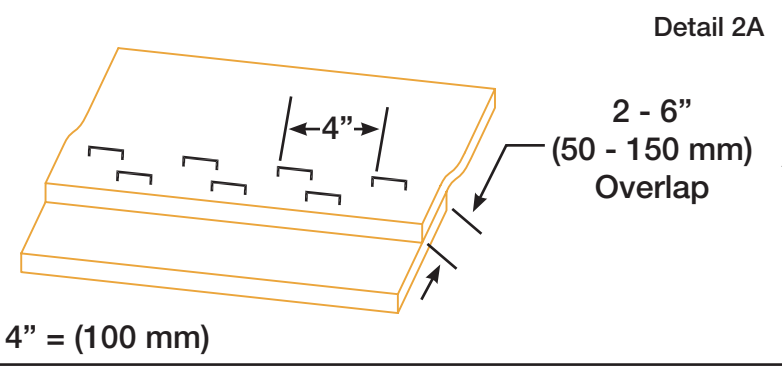

**DSC 2 SLOPE INSTALLATION
DRAWING 1**

MANUFACTURED BY: INDUSTRIAL FABRICS, INC.
510 O' NEAL LANE • BATON ROUGE, LA 70819
800-848-4500 • WWW.GREENSOLUTIONS.US

Straw / Coconut Blanket (DSC 2)

Detail 3B
"Overlap"