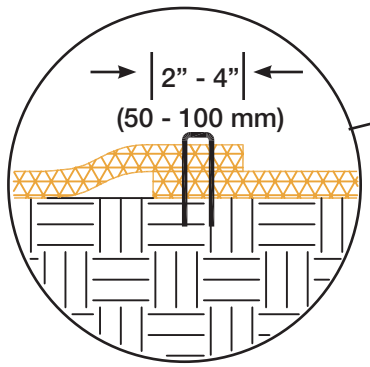

**DSC 2 SLOPE INSTALLATION
DRAWING 1**

MANUFACTURED BY: INDUSTRIAL FABRICS, INC.
510 O' NEAL LANE • BATON ROUGE, LA 70819
800-848-4500 • WWW.GREENSOLUTIONS.US

Straw / Coconut Blanket (DSC 2)

Detail 3B
"Overlap"