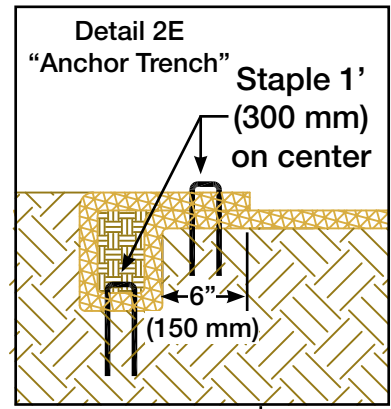

**DSC 2 SLOPE INSTALLATION  
DRAWING 1**

MANUFACTURED BY: INDUSTRIAL FABRICS, INC.  
510 O' NEAL LANE • BATON ROUGE, LA 70819  
800-848-4500 • WWW.GREENSOLUTIONS.US

**Sraw / Coconut Blanket (DSC 2)**

**Detail 3B**  
"Overlap"

**DSC 2 SLOPE INSTALLATION  
DRAWING 2**

MANUFACTURED BY: INDUSTRIAL FABRICS, INC.  
510 O' NEAL LANE • BATON ROUGE, LA 70819  
800-848-4500 • WWW.GREENSOLUTIONS.US