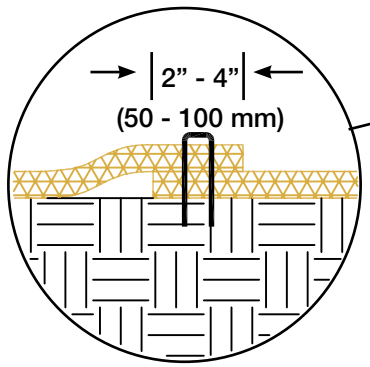

**DSC 2 SLOPE INSTALLATION  
DRAWING 1**

MANUFACTURED BY: INDUSTRIAL FABRICS, INC.  
510 O' NEAL LANE • BATON ROUGE, LA 70819  
800-848-4500 • WWW.GREENSOLUTIONS.US

**Sraw / Coconut Blanket (DSC 2)**

**Detail 3B**  
"Overlap"

**DSC 2 SLOPE INSTALLATION  
DRAWING 2**

MANUFACTURED BY: INDUSTRIAL FABRICS, INC.  
510 O' NEAL LANE • BATON ROUGE, LA 70819  
800-848-4500 • WWW.GREENSOLUTIONS.US