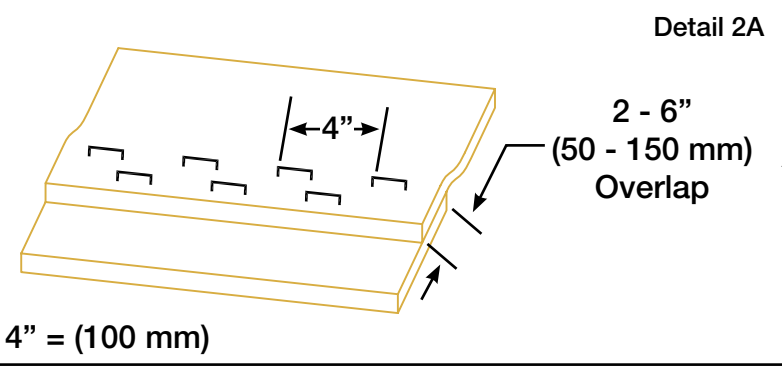

**DSC 2 SLOPE INSTALLATION  
DRAWING 1**

MANUFACTURED BY: INDUSTRIAL FABRICS, INC.  
510 O' NEAL LANE • BATON ROUGE, LA 70819  
800-848-4500 • WWW.GREENSOLUTIONS.US

**Sraw / Coconut Blanket (DSC 2)**

**Detail 3B**  
"Overlap"