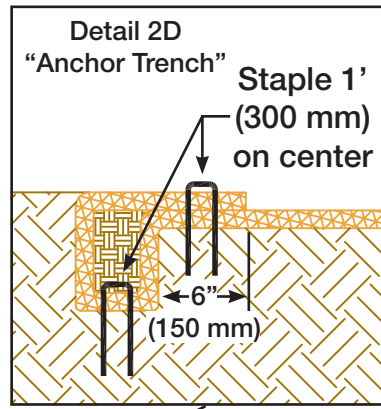

**DSC 2 SLOPE INSTALLATION
DRAWING 1**

MANUFACTURED BY: INDUSTRIAL FABRICS, INC.
510 O' NEAL LANE • BATON ROUGE, LA 70819
800-848-4500 • WWW.GREENSOLUTIONS.US

Straw / Coconut Blanket (DSC 2)

Detail 3B
"Overlap"

**DSC 2 SLOPE INSTALLATION
DRAWING 2**

MANUFACTURED BY: INDUSTRIAL FABRICS, INC.
510 O' NEAL LANE • BATON ROUGE, LA 70819
800-848-4500 • WWW.GREENSOLUTIONS.US