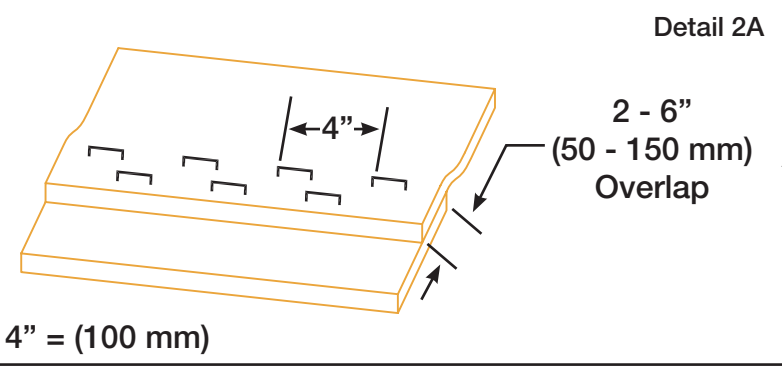

**DNS 2 SLOPE INSTALLATION
DRAWING 1**

MANUFACTURED BY: INDUSTRIAL FABRICS, INC.
510 O' NEAL LANE • BATON ROUGE, LA 70819
800-848-4500 • WWW.GREENSOLUTIONS.US

Double Net Straw Blanket (DNS 2)

**DNS 2 SLOPE INSTALLATION
DRAWING 2**