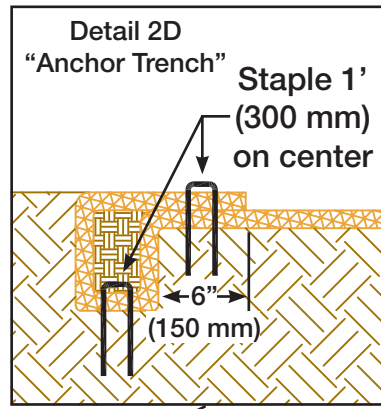

**DNS 2 SLOPE INSTALLATION
DRAWING 1**

MANUFACTURED BY: INDUSTRIAL FABRICS, INC.
510 O' NEAL LANE • BATON ROUGE, LA 70819
800-848-4500 • WWW.GREENSOLUTIONS.US

**DNS 2 SLOPE INSTALLATION
DRAWING 2**

GREEN SOLUTIONS™
QUALITY EROSION CONTROL BLANKETS