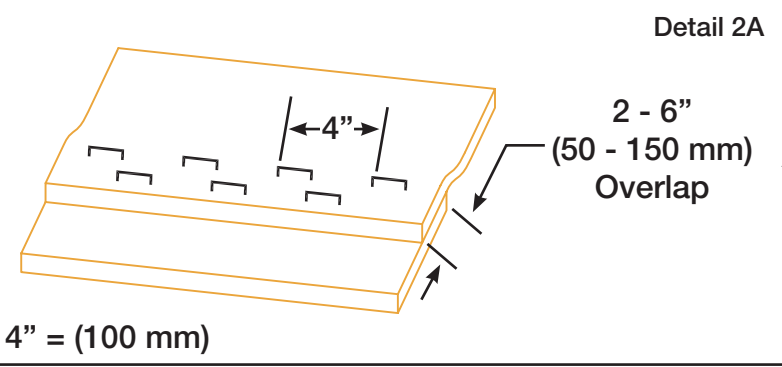

**DNS 2 SLOPE INSTALLATION
DRAWING 1**

MANUFACTURED BY: INDUSTRIAL FABRICS, INC.
510 O' NEAL LANE • BATON ROUGE, LA 70819
800-848-4500 • WWW.GREENSOLUTIONS.US

**DNS 2 SLOPE INSTALLATION
DRAWING 2**

GREEN SOLUTIONS™
QUALITY EROSION CONTROL BLANKETS