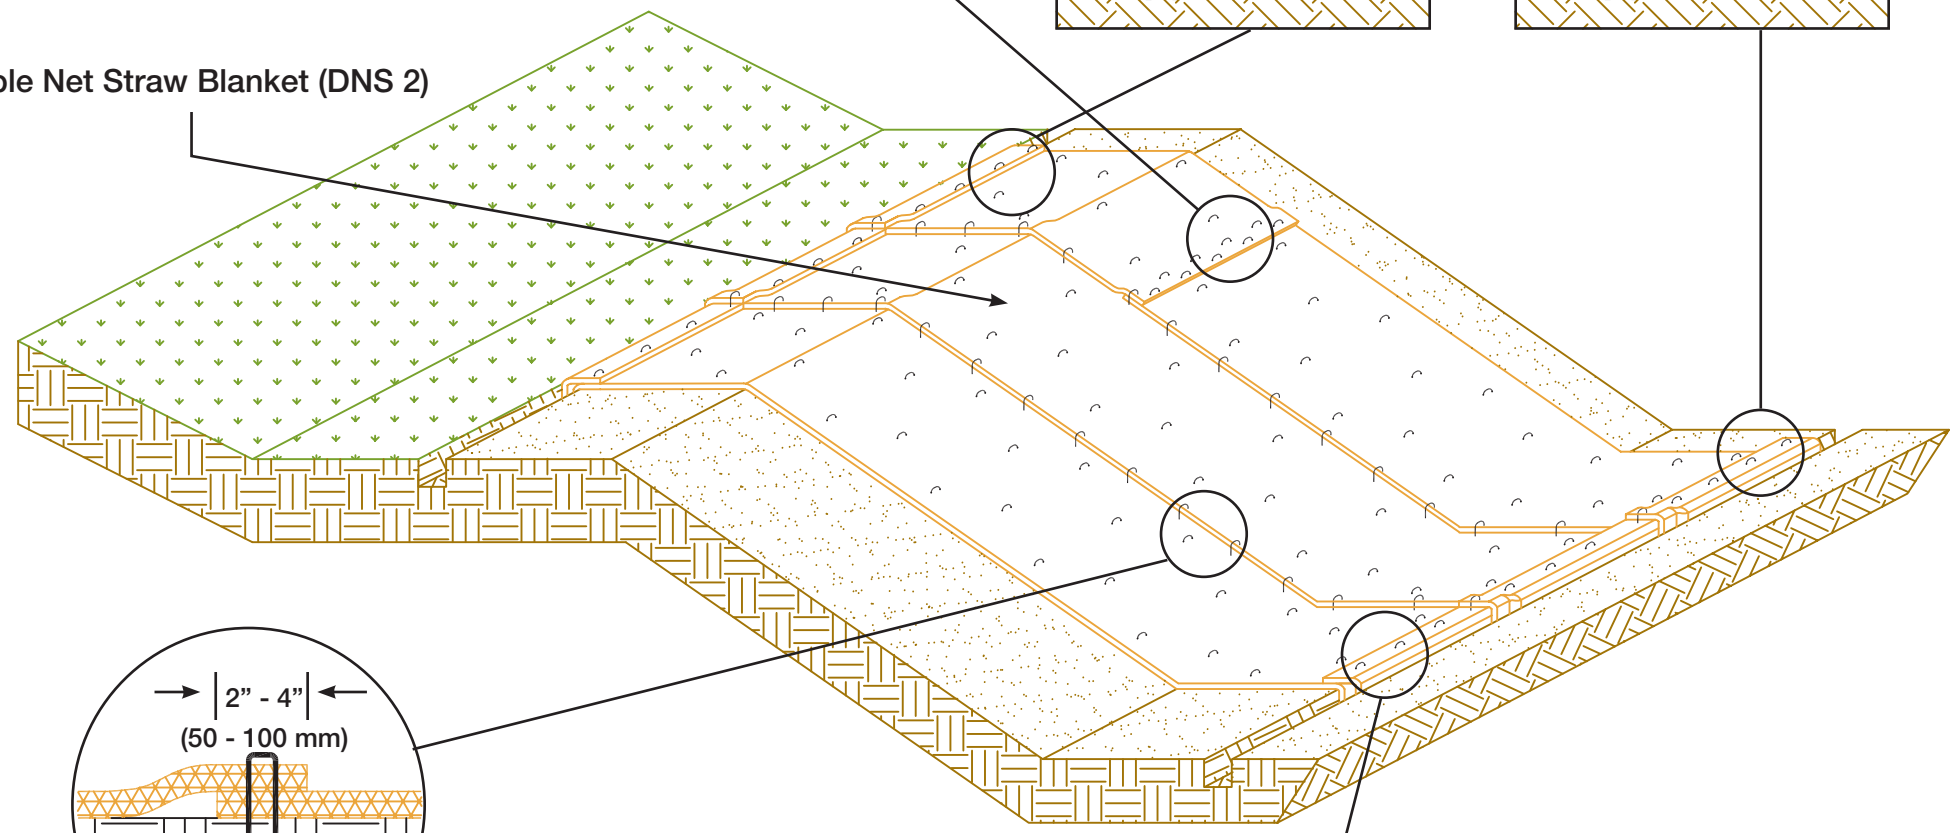

**DNS 2 SLOPE INSTALLATION
DRAWING 1**

MANUFACTURED BY: INDUSTRIAL FABRICS, INC.
510 O' NEAL LANE • BATON ROUGE, LA 70819
800-848-4500 • WWW.GREENSOLUTIONS.US

Double Net Straw Blanket (DNS 2)

**DNS 2 SLOPE INSTALLATION
DRAWING 2**

MANUFACTURED BY: INDUSTRIAL FABRICS, INC.
510 O' NEAL LANE • BATON ROUGE, LA 70819
800-848-4500 • WWW.GREENSOLUTIONS.US