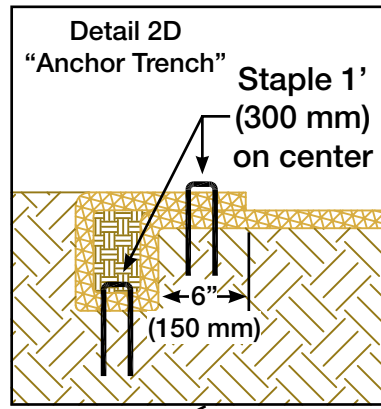

**DNS 2 SLOPE INSTALLATION
DRAWING 1**

QUALITY EROSION CONTROL BLANKETS

MANUFACTURED BY: INDUSTRIAL FABRICS, INC.
510 O' NEAL LANE • BATON ROUGE, LA 70819
800-848-4500 • WWW.GREENSOLUTIONS.US

**DNS 2 SLOPE INSTALLATION
DRAWING 2**