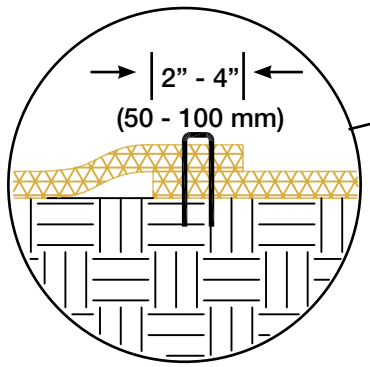

**DNS 2 SLOPE INSTALLATION
DRAWING 1**

QUALITY EROSION CONTROL BLANKETS

MANUFACTURED BY: INDUSTRIAL FABRICS, INC.
510 O' NEAL LANE • BATON ROUGE, LA 70819
800-848-4500 • WWW.GREENSOLUTIONS.US

**DNS 2 SLOPE INSTALLATION
DRAWING 2**