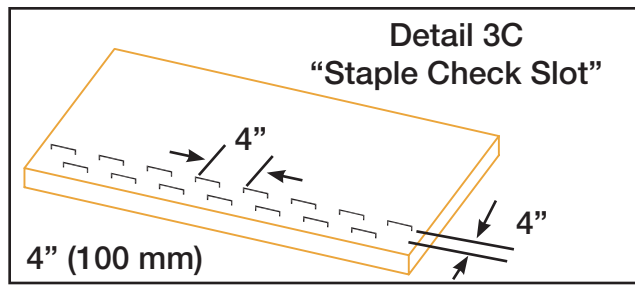

**DNS 2 SLOPE INSTALLATION
DRAWING 1**

MANUFACTURED BY: INDUSTRIAL FABRICS, INC.
510 O' NEAL LANE • BATON ROUGE, LA 70819
800-848-4500 • WWW.GREENSOLUTIONS.US

**DNS 2 SLOPE INSTALLATION
DRAWING 2**

GREEN SOLUTIONS™
QUALITY EROSION CONTROL BLANKETS