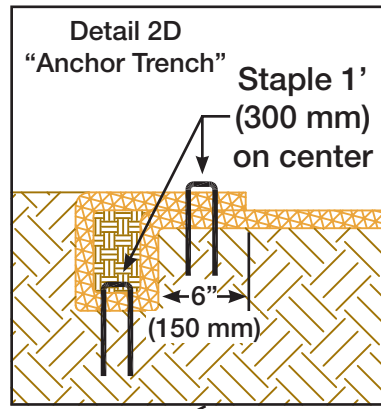

**DNS 2 SLOPE INSTALLATION
DRAWING 1**

MANUFACTURED BY: INDUSTRIAL FABRICS, INC.
510 O' NEAL LANE • BATON ROUGE, LA 70819
800-848-4500 • WWW.GREENSOLUTIONS.US

Double Net Straw Blanket (DNS 2)

**DNS 2 SLOPE INSTALLATION
DRAWING 2**