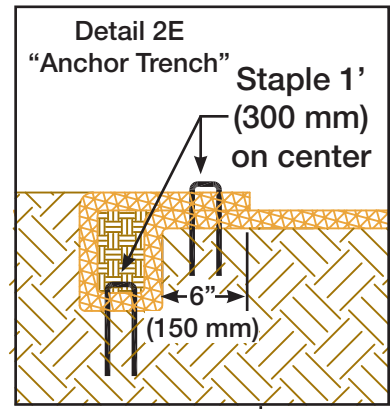

**DNS 2 SLOPE INSTALLATION
DRAWING 1**

MANUFACTURED BY: INDUSTRIAL FABRICS, INC.
510 O' NEAL LANE • BATON ROUGE, LA 70819
800-848-4500 • WWW.GREENSOLUTIONS.US

**DNS 2 SLOPE INSTALLATION
DRAWING 2**

GREEN SOLUTIONS™
QUALITY EROSION CONTROL BLANKETS