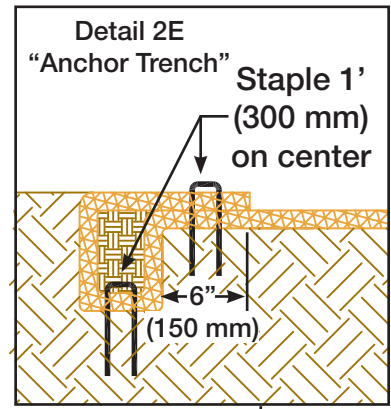

**DNS 2 SLOPE INSTALLATION
DRAWING 1**

MANUFACTURED BY: INDUSTRIAL FABRICS, INC.
510 O' NEAL LANE • BATON ROUGE, LA 70819
800-848-4500 • WWW.GREENSOLUTIONS.US

Double Net Straw Blanket (DNS 2)

**DNS 2 SLOPE INSTALLATION
DRAWING 2**