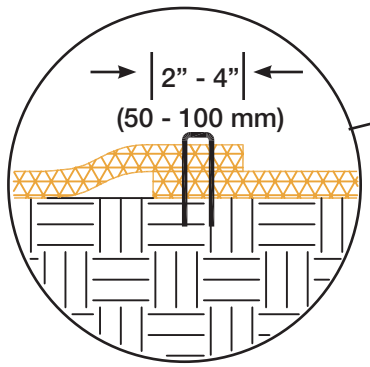

**DNS 2 SLOPE INSTALLATION
DRAWING 1**

MANUFACTURED BY: INDUSTRIAL FABRICS, INC.
510 O' NEAL LANE • BATON ROUGE, LA 70819
800-848-4500 • WWW.GREENSOLUTIONS.US

Double Net Straw Blanket (DNS 2)

**DNS 2 SLOPE INSTALLATION
DRAWING 2**