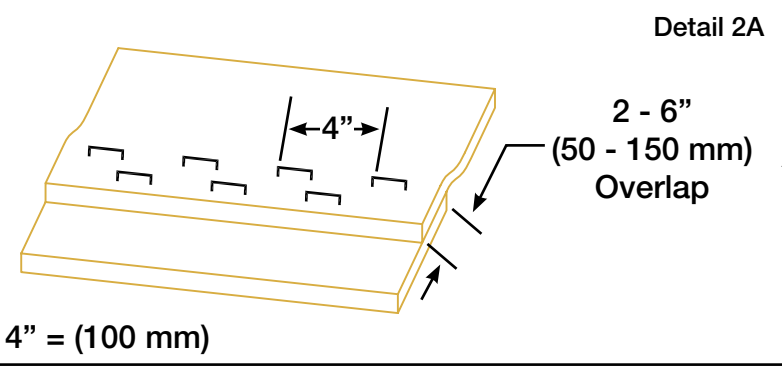

**DNS 2 SLOPE INSTALLATION
DRAWING 1**

QUALITY EROSION CONTROL BLANKETS

MANUFACTURED BY: INDUSTRIAL FABRICS, INC.
510 O' NEAL LANE • BATON ROUGE, LA 70819
800-848-4500 • WWW.GREENSOLUTIONS.US

**DNS 2 SLOPE INSTALLATION
DRAWING 2**