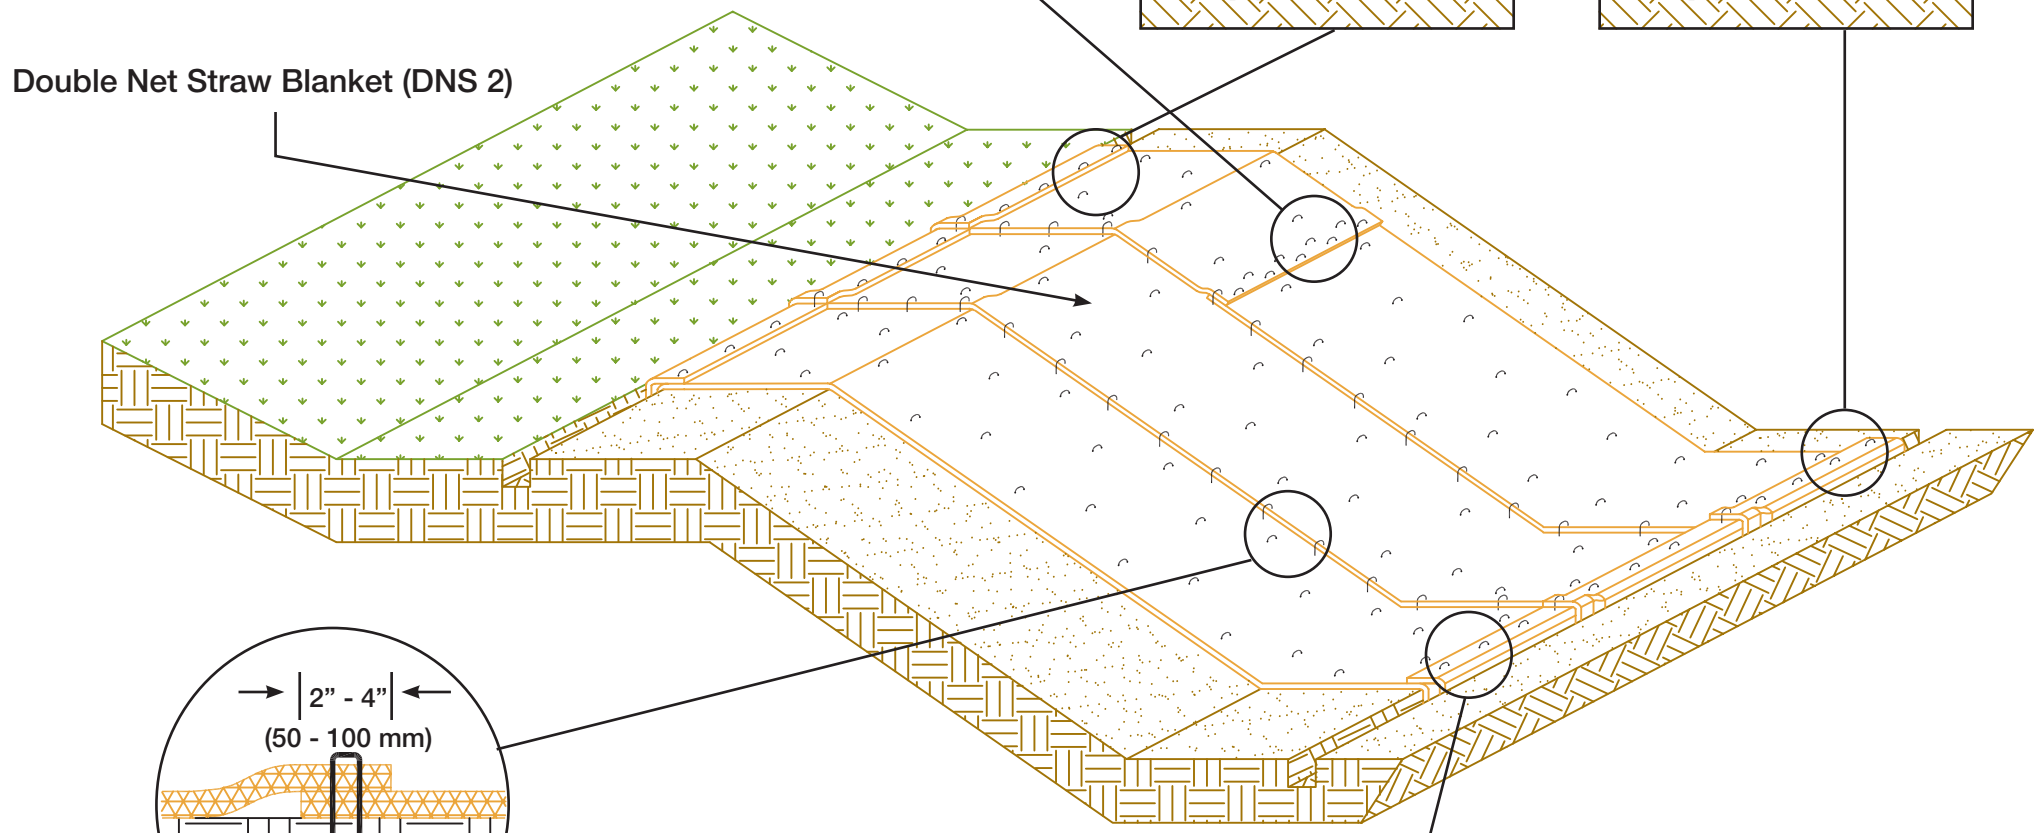

**DNS 2 SLOPE INSTALLATION
DRAWING 1**

MANUFACTURED BY: INDUSTRIAL FABRICS, INC.
510 O' NEAL LANE • BATON ROUGE, LA 70819
800-848-4500 • WWW.GREENSOLUTIONS.US

**DNS 2 SLOPE INSTALLATION
DRAWING 2**

GREEN SOLUTIONS™
QUALITY EROSION CONTROL BLANKETS

MANUFACTURED BY: INDUSTRIAL FABRICS, INC.
510 O' NEAL LANE • BATON ROUGE, LA 70819
800-848-4500 • WWW.GREENSOLUTIONS.US