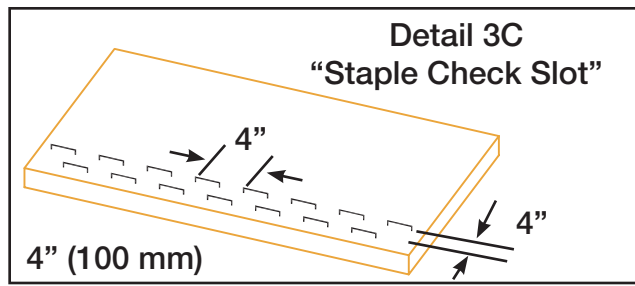

**DNS 2 SLOPE INSTALLATION
DRAWING 1**

MANUFACTURED BY: INDUSTRIAL FABRICS, INC.
510 O' NEAL LANE • BATON ROUGE, LA 70819
800-848-4500 • WWW.GREENSOLUTIONS.US

Double Net Straw Blanket (DNS 2)

**DNS 2 SLOPE INSTALLATION
DRAWING 2**