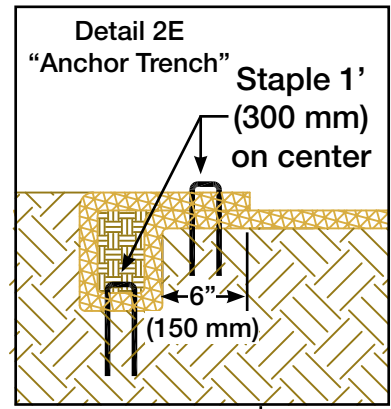

**DNS 2 SLOPE INSTALLATION
DRAWING 1**

QUALITY EROSION CONTROL BLANKETS

MANUFACTURED BY: INDUSTRIAL FABRICS, INC.
510 O' NEAL LANE • BATON ROUGE, LA 70819
800-848-4500 • WWW.GREENSOLUTIONS.US

**DNS 2 SLOPE INSTALLATION
DRAWING 2**