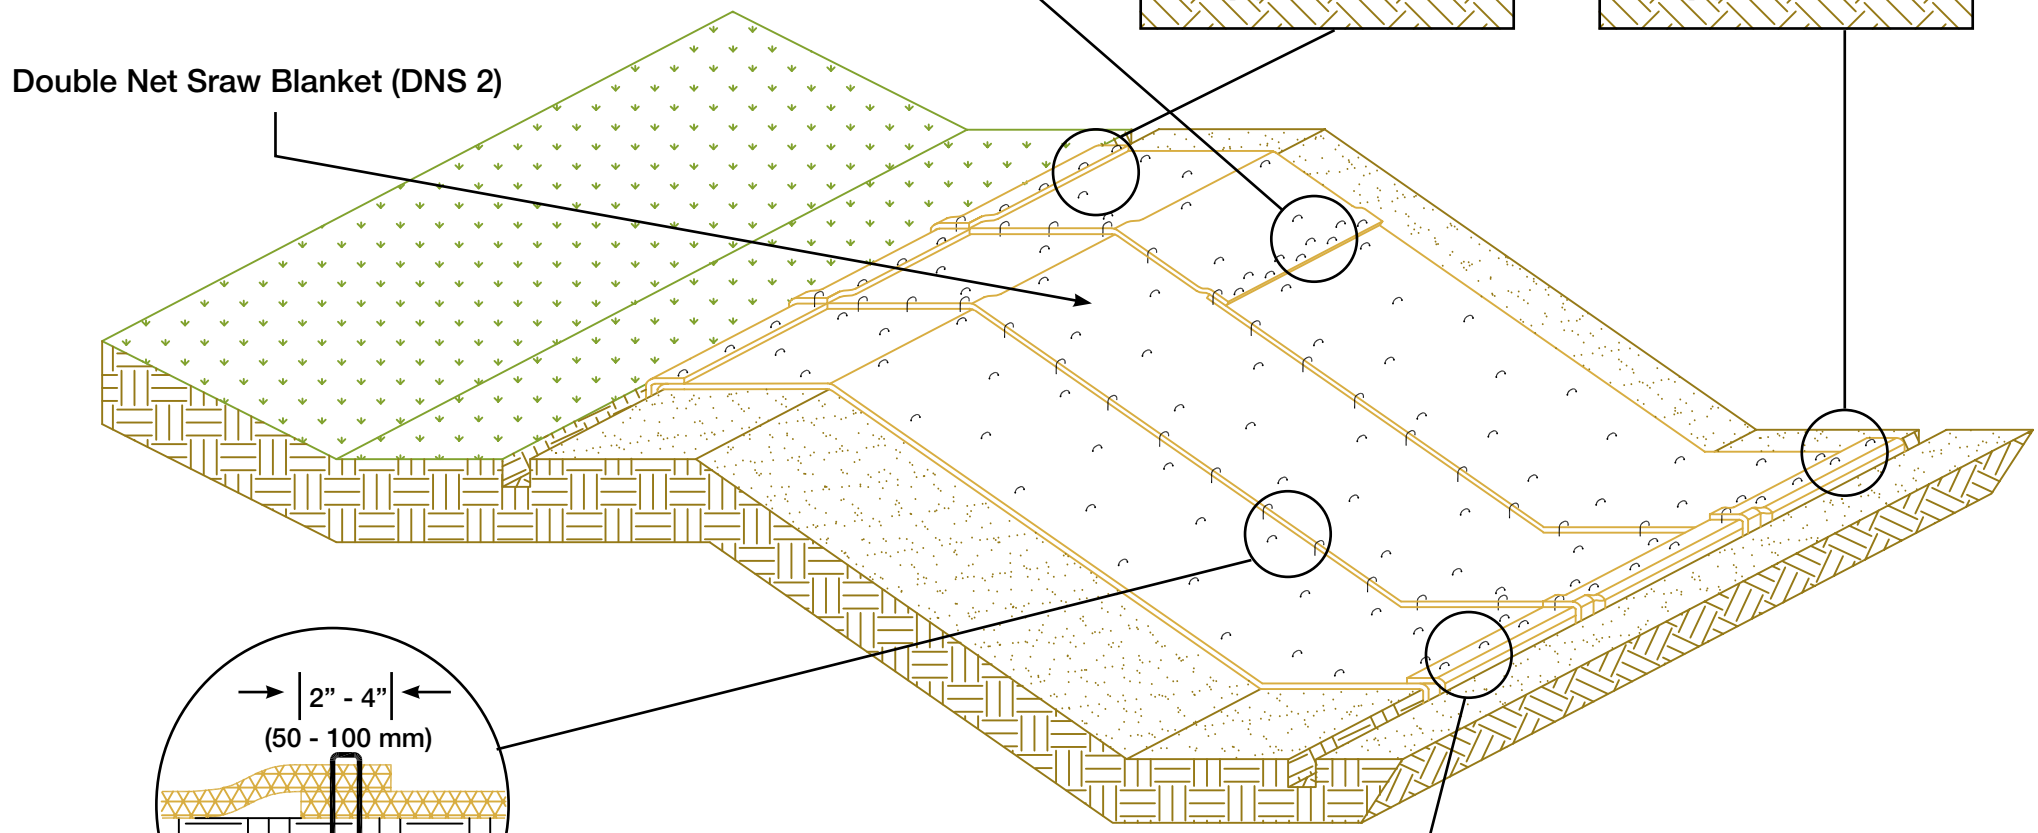

**DNS 2 SLOPE INSTALLATION
DRAWING 1**

QUALITY EROSION CONTROL BLANKETS

MANUFACTURED BY: INDUSTRIAL FABRICS, INC.
510 O' NEAL LANE • BATON ROUGE, LA 70819
800-848-4500 • WWW.GREENSOLUTIONS.US

**DNS 2 SLOPE INSTALLATION
DRAWING 2**

GREENSOLUTIONS™
QUALITY EROSION CONTROL BLANKETS

MANUFACTURED BY: INDUSTRIAL FABRICS, INC.
510 O' NEAL LANE • BATON ROUGE, LA 70819
800-848-4500 • WWW.GREENSOLUTIONS.US