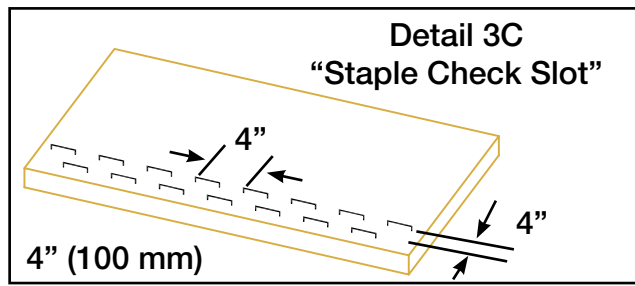

**DNS 2 SLOPE INSTALLATION
DRAWING 1**

QUALITY EROSION CONTROL BLANKETS

MANUFACTURED BY: INDUSTRIAL FABRICS, INC.
510 O' NEAL LANE • BATON ROUGE, LA 70819
800-848-4500 • WWW.GREENSOLUTIONS.US

**DNS 2 SLOPE INSTALLATION
DRAWING 2**