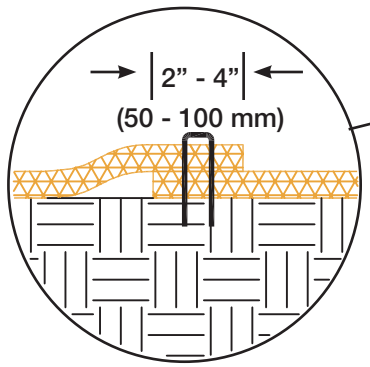

**DNS 2 SLOPE INSTALLATION
DRAWING 1**

MANUFACTURED BY: INDUSTRIAL FABRICS, INC.
510 O' NEAL LANE • BATON ROUGE, LA 70819
800-848-4500 • WWW.GREENSOLUTIONS.US

**DNS 2 SLOPE INSTALLATION
DRAWING 2**

GREEN SOLUTIONS™
QUALITY EROSION CONTROL BLANKETS