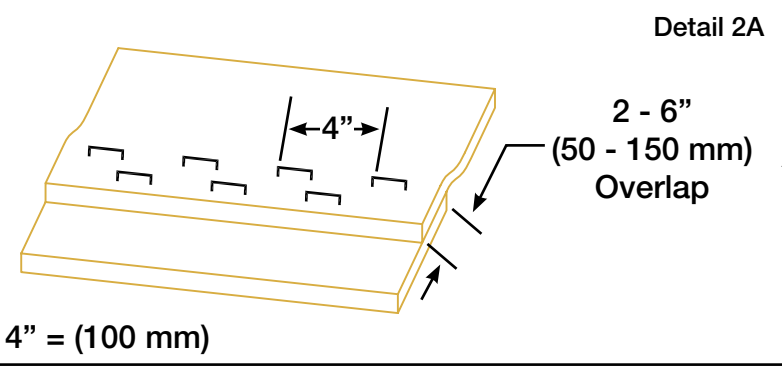

**DC 2 SLOPE INSTALLATION
DRAWING 1**

 **GREEN SOLUTIONS™**
QUALITY EROSION CONTROL BLANKETS

MANUFACTURED BY: INDUSTRIAL FABRICS, INC.
510 O' NEAL LANE • BATON ROUGE, LA 70819
800-848-4500 • WWW.GREENSOLUTIONS.US