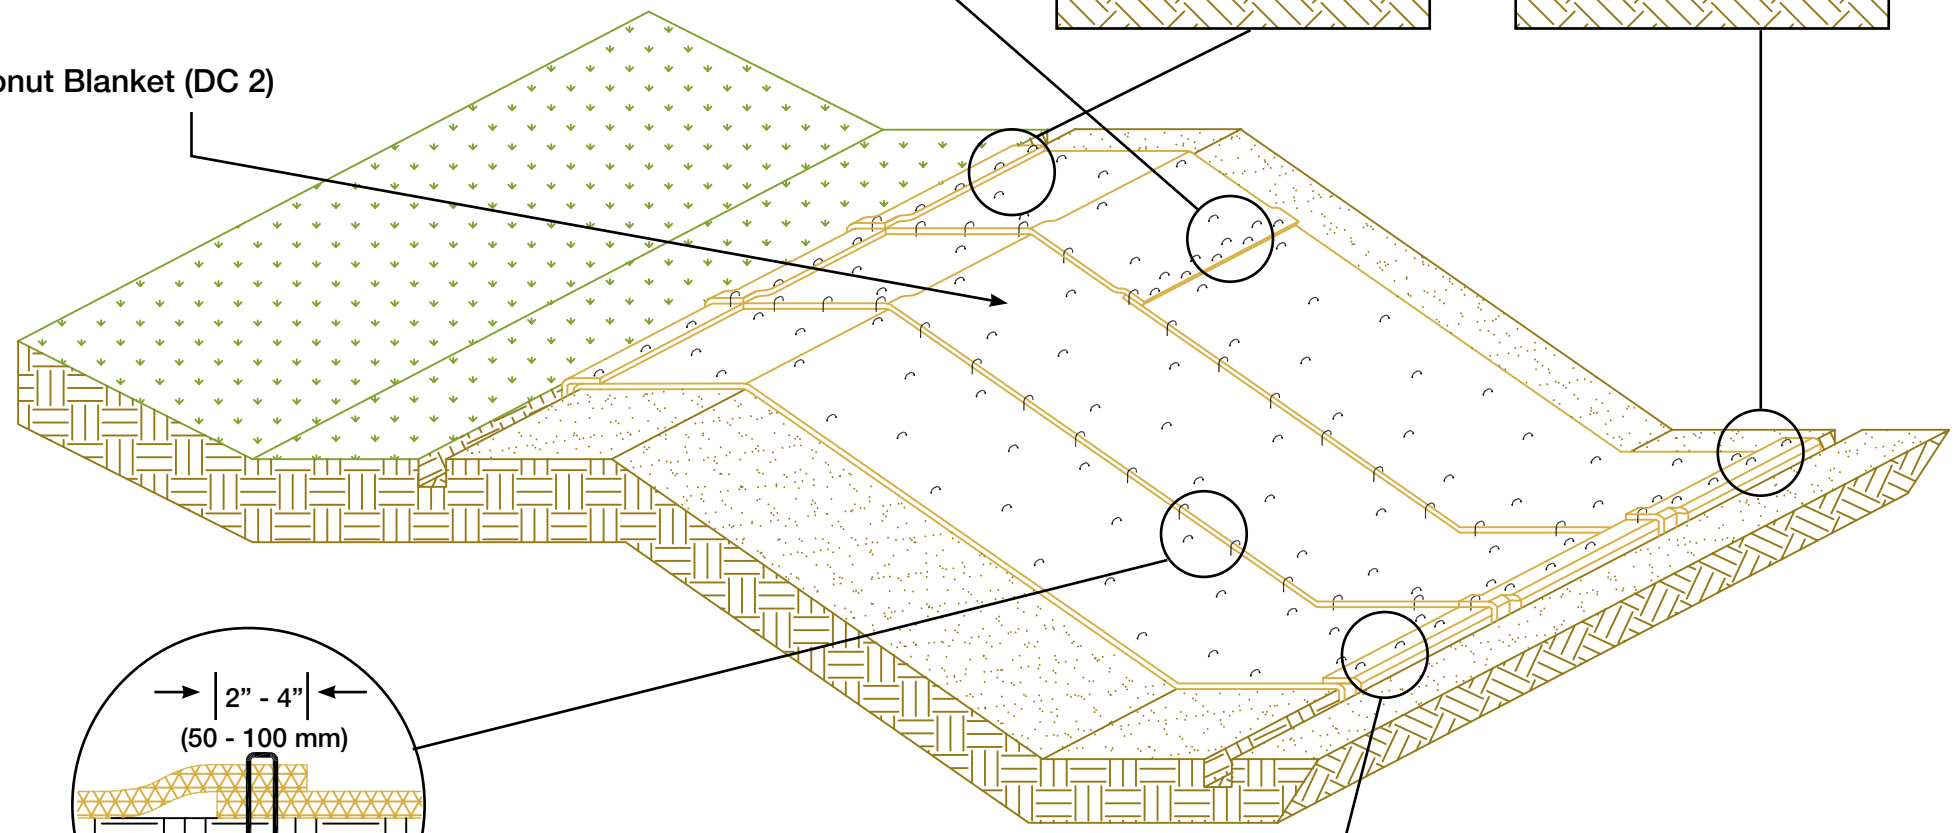

**DC 2 SLOPE INSTALLATION
DRAWING 1**

 **GREEN SOLUTIONS™**
QUALITY EROSION CONTROL BLANKETS

MANUFACTURED BY: INDUSTRIAL FABRICS, INC.
510 O' NEAL LANE • BATON ROUGE, LA 70819
800-848-4500 • WWW.GREENSOLUTIONS.US

Coconut Blanket (DC 2)

Detail 3B
"Overlap"

**DC 2 SLOPE INSTALLATION
DRAWING 2**

MANUFACTURED BY: INDUSTRIAL FABRICS, INC.
510 O' NEAL LANE • BATON ROUGE, LA 70819
800-848-4500 • WWW.GREENSOLUTIONS.US