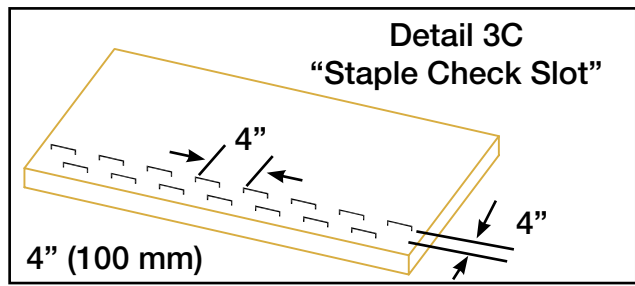

**DC 2 SLOPE INSTALLATION
DRAWING 2**

MANUFACTURED BY: INDUSTRIAL FABRICS, INC.
510 O' NEAL LANE • BATON ROUGE, LA 70819
800-848-4500 • WWW.GREENSOLUTIONS.US