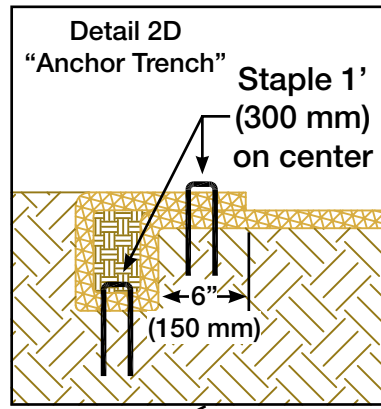

**DC 2 SLOPE INSTALLATION
DRAWING 1**

 **GREEN SOLUTIONS™**
QUALITY EROSION CONTROL BLANKETS

MANUFACTURED BY: INDUSTRIAL FABRICS, INC.
510 O' NEAL LANE • BATON ROUGE, LA 70819
800-848-4500 • WWW.GREENSOLUTIONS.US

Coconut Blanket (DC 2)

Detail 3B
"Overlap"

**DC 2 SLOPE INSTALLATION
DRAWING 2**

MANUFACTURED BY: INDUSTRIAL FABRICS, INC.
510 O' NEAL LANE • BATON ROUGE, LA 70819
800-848-4500 • WWW.GREENSOLUTIONS.US