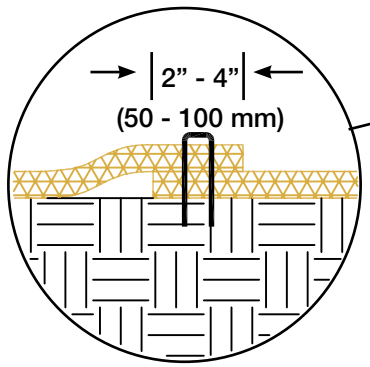

Coconut Blanket (DC 2)

Detail 3B
"Overlap"