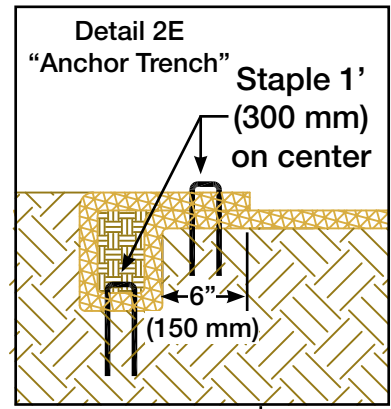

**DC 2 SLOPE INSTALLATION
DRAWING 1**

 **GREEN SOLUTIONS™**
QUALITY EROSION CONTROL BLANKETS

MANUFACTURED BY: INDUSTRIAL FABRICS, INC.
510 O' NEAL LANE • BATON ROUGE, LA 70819
800-848-4500 • WWW.GREENSOLUTIONS.US

Coconut Blanket (DC 2)

Detail 3B
"Overlap"

**DC 2 SLOPE INSTALLATION
DRAWING 2**

MANUFACTURED BY: INDUSTRIAL FABRICS, INC.
510 O' NEAL LANE • BATON ROUGE, LA 70819
800-848-4500 • WWW.GREENSOLUTIONS.US